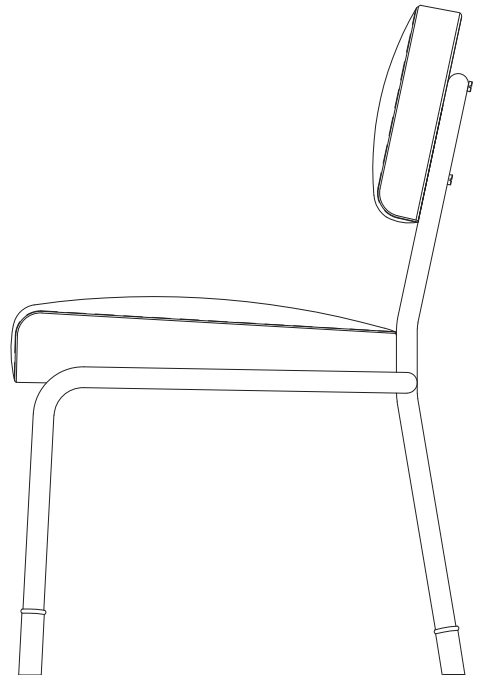

AND OBJECTS

Easton Side Chair

Product Dimensions

H 800mm · W 520mm · D 550mm · SH 450mm
H 31.5" · W 20.5" · D 21.6" · SH 17.7"

Finishes

Pear & Carmine Italian leather
Brushed brass accents

Materials

Stainless steel tubular frame & Italian leather
Brass sabot feet

Construction

Stainless steel frame tightly hand wrapped in leather
Saddle stitched leather upholstery
Brass accents & sabot feet

Notes

COM fabric application available upon request
Leather Qty: 30 sq ft

First Floor, Chelsea Reach
79-89 Lots Road, London SW10 0RN