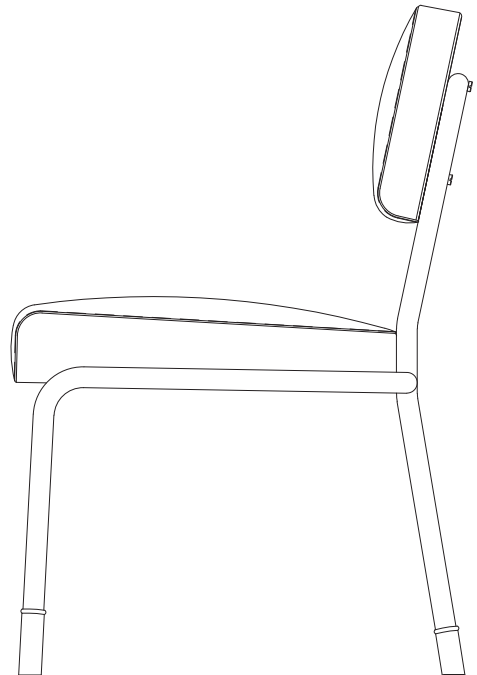

AND OBJECTS

Easton Side Chair

Product Dimensions

H 800mm · W 520mm · D 550mm · SH 450mm
H 31.5" · W 20.5" · D 21.6" · SH 17.7"

Finishes

Navy Italian leather
Brushed brass accents

Materials

Stainless steel tubular frame & Italian leather
Brass sabot feet

Construction

Stainless steel frame tightly hand wrapped in leather
Saddle stitched leather upholstery
Brass accents & sabot feet

Notes

COM fabric application available upon request
Leather Qty: 30 sq ft

First Floor, Chelsea Reach
79-89 Lots Road, London SW10 0RN