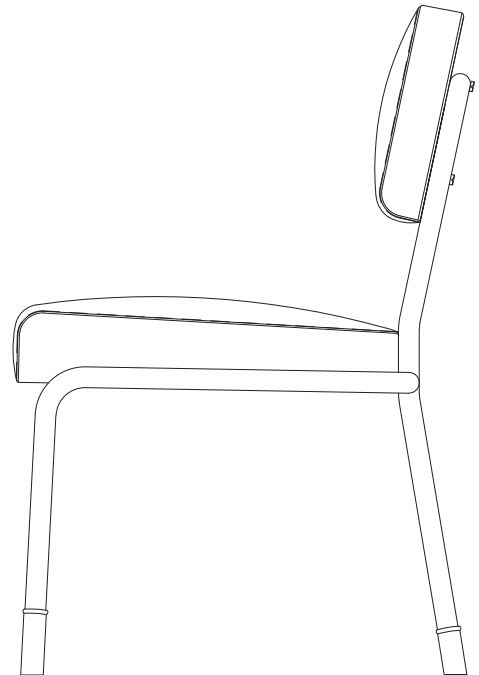

AND OBJECTS

Easton Side Chair

Product Dimensions

H 800mm · W 520mm · D 550mm · SH 450mm
H 31.5" · W 20.5" · D 21.6" · SH 17.7"

Finishes

Green Italian leather
Brushed brass accents

Materials

Stainless steel tubular frame & Italian leather
Brass sabot feet

Construction

Stainless steel frame tightly hand wrapped in leather
Saddle stitched leather upholstery
Brass accents & sabot feet

Notes

COM fabric application available upon request
Leather Qty: 30 sq ft

First Floor, Chelsea Reach
79-89 Lots Road, London SW10 0RN