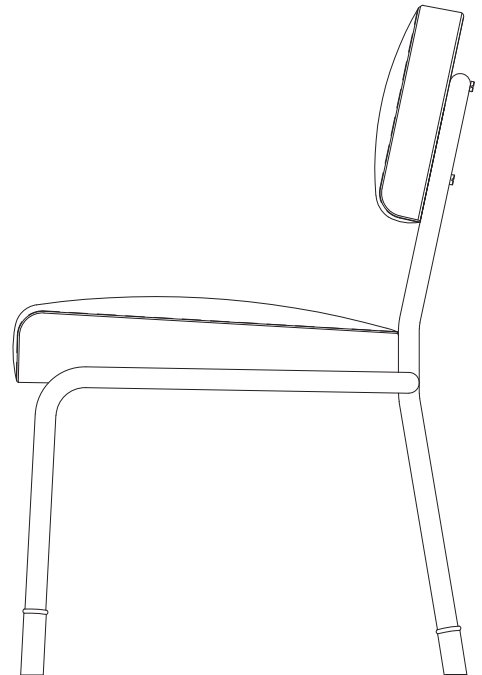

AND OBJECTS

Easton Side Chair

Product Dimensions

H 800mm · W 520mm · D 550mm · SH 450mm
H 31.5" · W 20.5" · D 21.6" · SH 17.7"

Finishes

Fern & Teal Italian leather
Brushed brass accents

Materials

Stainless steel tubular frame & Italian leather
Brass sabot feet

Construction

Stainless steel frame tightly hand wrapped in leather
Saddle stitched leather upholstery
Brass accents & sabot feet

Notes

COM fabric application available upon request
Leather Qty: 30 sq ft

First Floor, Chelsea Reach
79-89 Lots Road, London SW10 0RN