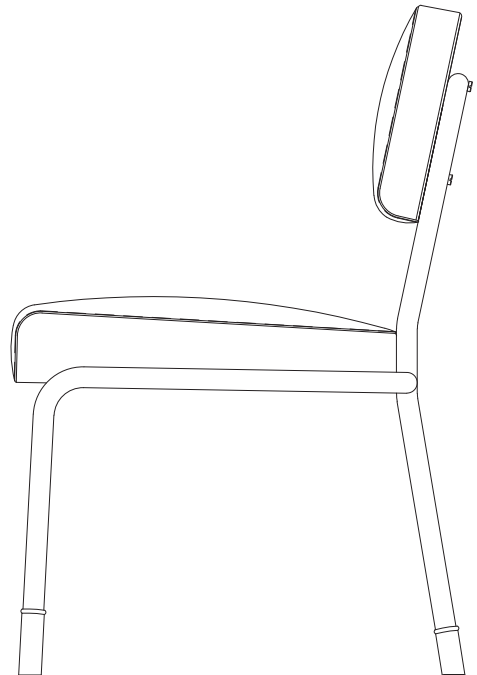

AND OBJECTS

Easton Side Chair

Product Dimensions

H 800mm · W 520mm · D 550mm · SH 450mm
H 31.5" · W 20.5" · D 21.6" · SH 17.7"

Finishes

Black Italian leather
Brushed brass accents

Materials

Stainless steel tubular frame & Italian leather
Brass sabot feet

Construction

Stainless steel frame tightly hand wrapped in leather
Saddle stitched leather upholstery
Brass accents & sabot feet

Notes

COM fabric application available upon request
Leather Qty: 30 sq ft

First Floor, Chelsea Reach
79-89 Lots Road, London SW10 0RN