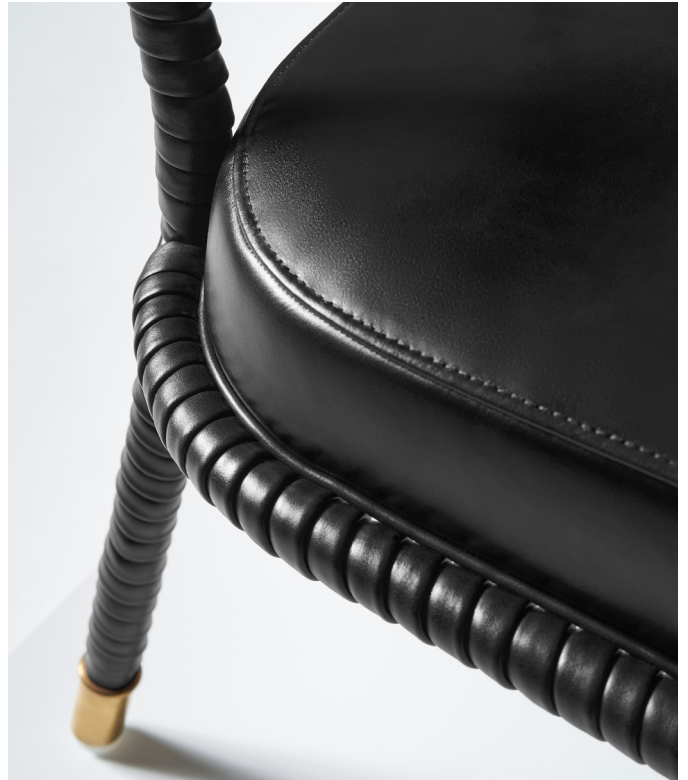

AND OBJECTS

Easton Side Chair

Product Dimensions

H 800mm · W 520mm · D 550mm · SH 450mm
H 31.5" · W 20.5" · D 21.6" · SH 17.7"

Finishes

Black Italian leather
Brushed brass accents

Materials

Stainless steel tubular frame & Italian leather
Brass sabot feet

Construction

Stainless steel frame tightly hand wrapped in leather
Saddle stitched leather upholstery
Brass accents & sabot feet

Notes

COM fabric application available upon request
Leather Qty: 30 sq ft

First Floor, Chelsea Reach
79-89 Lots Road, London SW10 0RN