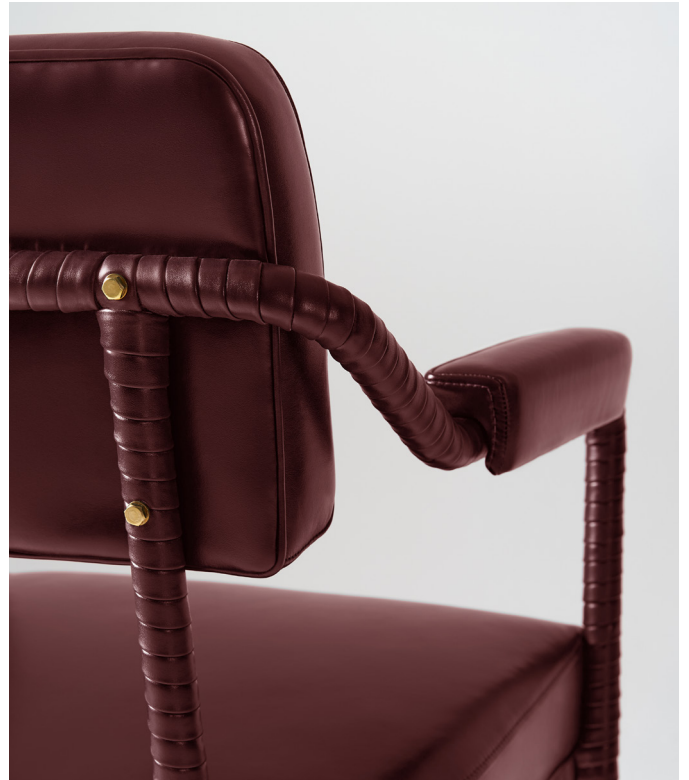

AND OBJECTS

Easton Dining Chair

Product Dimensions

H 800mm · W 550mm · D 550mm · SH 450mm
H 31.5" · W 21.6" · D 21.6" · SH 17.7"

Finishes

Red Italian leather
Brushed brass accents

Materials

Stainless steel tubular frame & Italian leather
Brass sabot feet

Construction

Stainless steel frame tightly hand wrapped in leather
Saddle stitched leather upholstery & arm pads
Brass accents & sabot feet

Notes

COM fabric application available upon request
Leather Qty: 35 sq ft