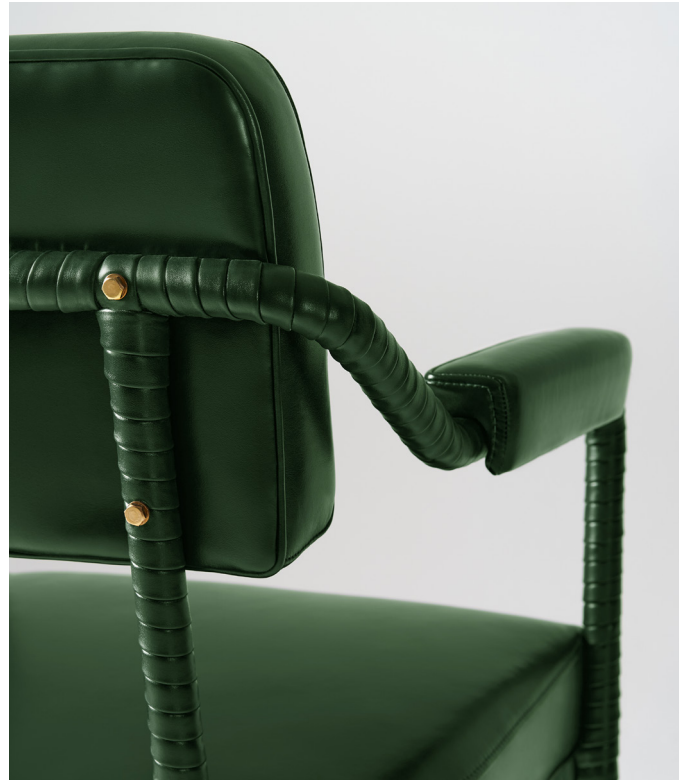

AND OBJECTS

Easton Dining Chair

Product Dimensions

H 800mm · W 550mm · D 550mm · SH 450mm
H 31.5" · W 21.6" · D 21.6" · SH 17.7"

Finishes

Green Italian leather
Brushed brass accents

Materials

Stainless steel tubular frame & Italian leather
Brass sabot feet

Construction

Stainless steel frame tightly hand wrapped in leather
Saddle stitched leather upholstery & arm pads
Brass accents & sabot feet

Notes

COM fabric application available upon request
Leather Qty: 35 sq ft