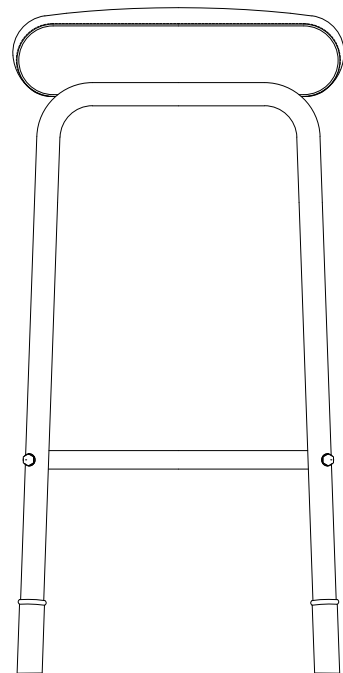

AND OBJECTS

Easton Counter Stool

Product Dimensions

H 700mm · W 420mm · D 350mm · SH 700mm
H 27.5" · W 16.5" · D 13.7" · SH 27.5"

Finishes

Green Italian leather
Brushed brass accents

Materials

Stainless steel tubular frame & Italian leather
Brass sabot feet

Construction

Stainless steel frame tightly hand wrapped in leather
Saddle stitched leather upholstery
Brass accents & sabot feet

Notes

COM fabric application available upon request
Leather Qty: 30 sq ft

Unit 301-307 South Dome, Chelsea Harbour Design Centre, London, SW10 0XE