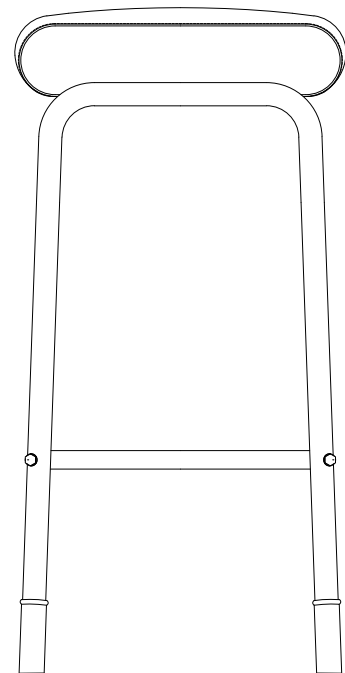

AND OBJECTS

Easton Counter Stool

Product Dimensions

H 700mm · W 420mm · D 350mm · SH 700mm
H 27.5" · W 16.5" · D 13.7" · SH 27.5"

Finishes

Fern and teal Italian leather
Brushed brass accents

Materials

Stainless steel tubular frame & Italian leather
Brass sabot feet

Construction

Stainless steel frame tightly hand wrapped in leather
Saddle stitched leather upholstery
Brass accents & sabot feet

Notes

COM fabric application available upon request
Leather Qty: 30 sq ft

Unit 301-307 South Dome, Chelsea Harbour Design Centre, London, SW10 0XE