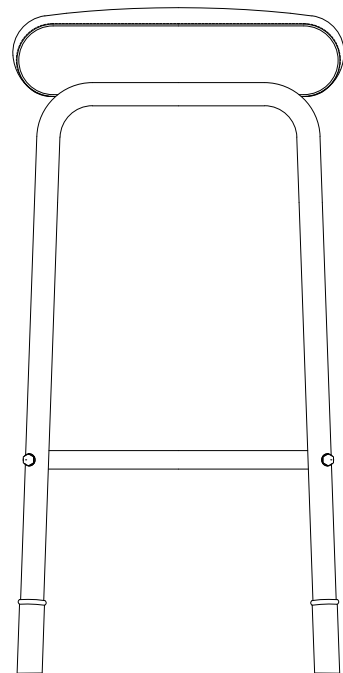

AND OBJECTS

Easton Counter Stool

Product Dimensions

H 700mm · W 420mm · D 350mm · SH 700mm
H 27.5" · W 16.5" · D 13.7" · SH 27.5"

Finishes

Black Italian leather
Brushed brass accents

Materials

Stainless steel tubular frame & Italian leather
Brass sabot feet

Construction

Stainless steel frame tightly hand wrapped in leather
Saddle stitched leather upholstery
Brass accents & sabot feet

Notes

COM fabric application available upon request
Leather Qty: 30 sq ft

Unit 301-307 South Dome, Chelsea Harbour Design Centre, London, SW10 0XE