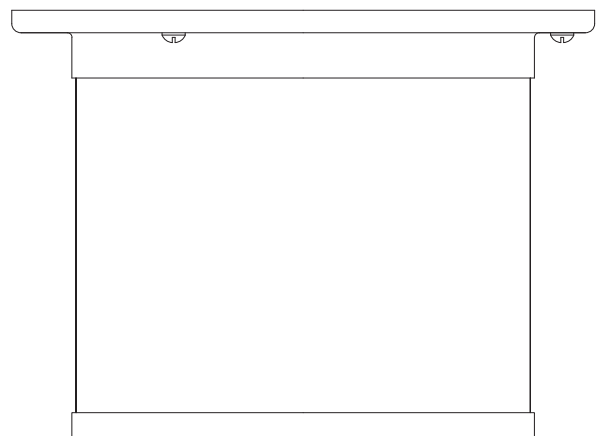

### Product Dimensions

H 95mm · Dia 126mm  
H 3.7" · Dia 5"

### Notes

Diffuser shade only, light fitting not supplied  
To be used in conjunction with recessed downlight  
no larger than 96mm diameter

First Floor, Chelsea Reach  
79-89 Lots Road, London SW10 0RN