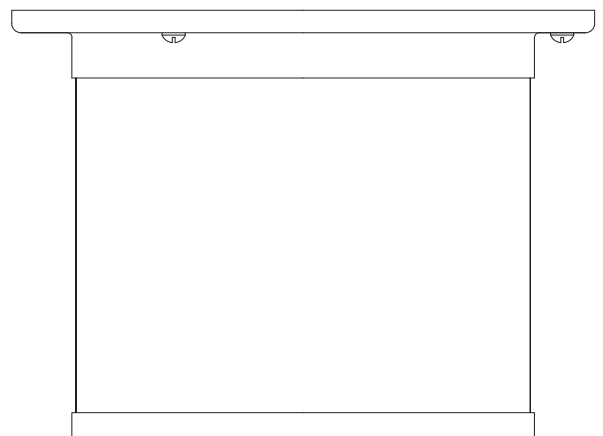

### Product Dimensions

H 95mm · Dia 126mm  
H 3.7" · Dia 5"

### Notes

Diffuser shade only, light fitting not supplied  
To be used in conjunction with recessed downlight  
no larger than 96mm diameter

First Floor, Chelsea Reach  
79-89 Lots Road, London SW10 0RN