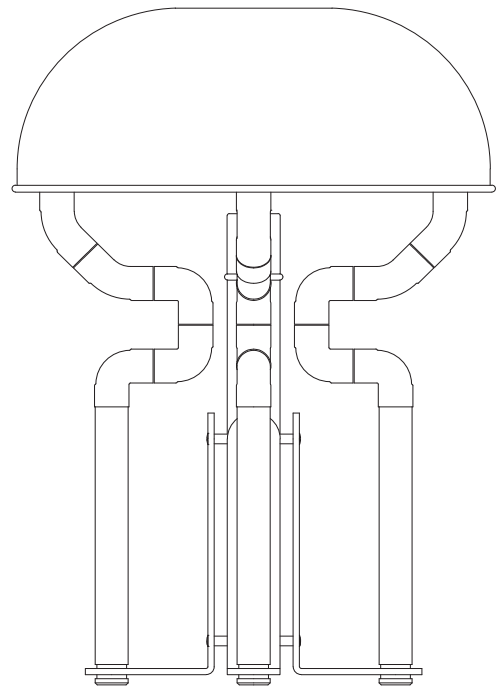

AND OBJECTS

Cheriton Desk Lamp

Product Dimensions

H 320mm · Dia 230mm
H 12.5" · Dia 9"

Finishes

Polished Nickel

Materials

Solid brass and copper

Technical

Lamp: 1 x G9 60 W max
240 voltage - Plug-in

Notes

Flex and Switch: Black twisted flex with black inline switch
Black plug

First Floor, Chelsea Reach
79-89 Lots Road, London SW10 0RN

+44 (0) 20 7427 6059
andobjects.com