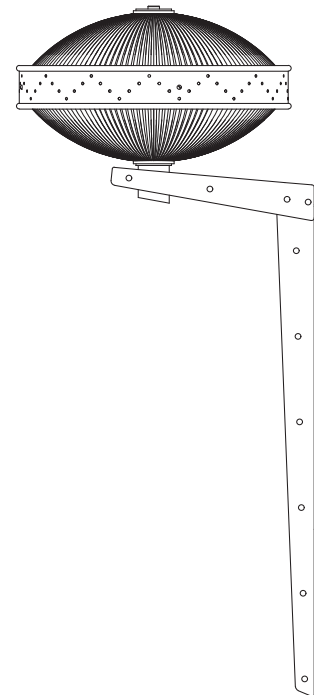

### Product Dimensions

H 790mm · W 310mm · D 335mm  
H 31" · W 12.2" · D 13"

### Materials

Solid brass and holophane glass

### Notes

Flex and Switch: Black twisted flex with black inline switch  
Black plug

First Floor, Chelsea Reach  
79-89 Lots Road, London SW10 0RN

+44 (0) 20 7427 6059  
andobjects.com