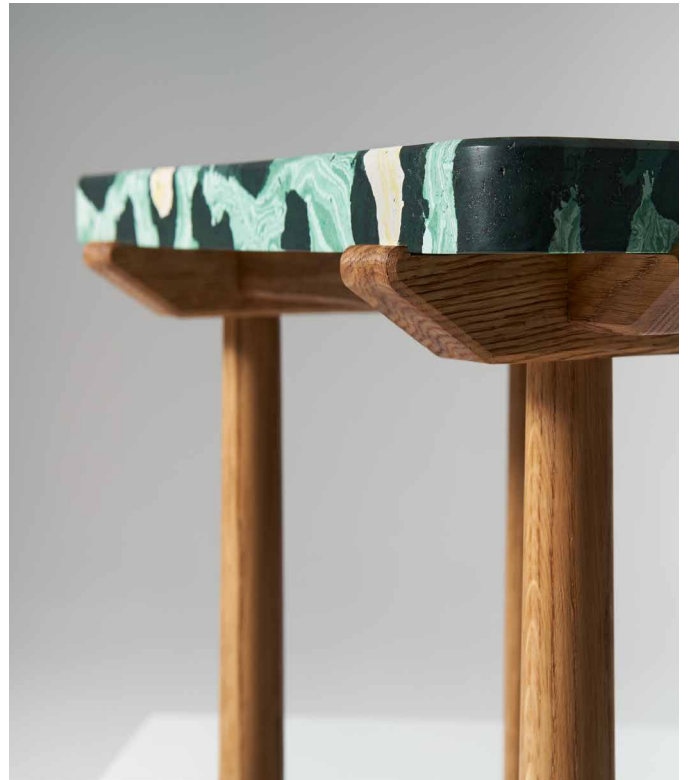

AND OBJECTS

Bighton Side Table

Product Dimensions

H 460mm · W 460mm · D 600mm
H 18.1" · W 18.1" · D 23.6"

Finishes

Emerald Green Scagliola
Raw Oak

Materials

Marbled scagliola
Solid oak

Construction

Hand formed scagliola
Light brushed and hand jointed oak

Notes

Enquire for customisation

First Floor, Chelsea Reach
79-89 Lots Road, London SW10 0RN

+44 (0) 20 7427 6059
andobjects.com