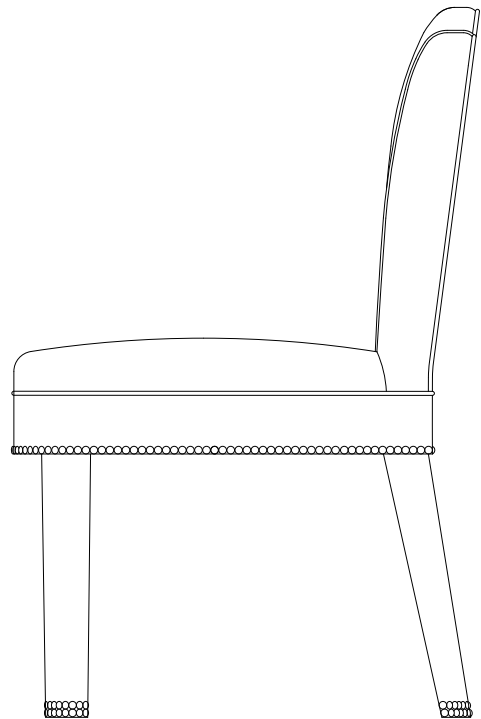

AND OBJECTS

Abbas Dining Chair

Product Dimensions

H 880mm · W 460mm · D 570mm · SH 450mm
H 34.6" · W 18.1" · D 22.5" · SH 17.7"

Weight

10.8 kgs

Finishes

Wilde Red Velvet

Materials

Solid beech frame with chrome nail heads piping and trim
Polished chrome handle

Construction

Hand jointed and doweled timber frame
High-grade filling and webbing

Notes

COM1 fabric for Seat, Inside & Outside Back, Inside &
Outside Arm - 1.20m for one chair
COM2 fabric for Legs & seat border - 0.70m for one chair
COM3 Piping - 5m for one chair