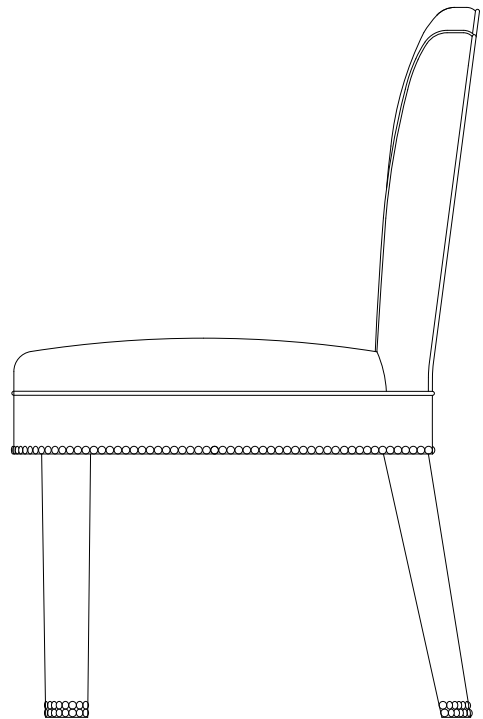

AND OBJECTS

Abbas Dining Chair

Product Dimensions

H 880mm · W 460mm · D 570mm · SH 450mm
H 34.6" · W 18.1" · D 22.5" · SH 17.7"

Weight

10.8 kgs

Finishes

Indigo Blue Velvet

Materials

Solid beech frame with chrome nail heads piping and trim
Polished chrome handle

Construction

Hand jointed and doweled timber frame
High-grade filling and webbing

Notes

COM1 fabric for Seat, Inside & Outside Back, Inside &
Outside Arm - 1.20m for one chair
COM2 fabric for Legs & seat border - 0.70m for one chair
COM3 Piping - 5m for one chair