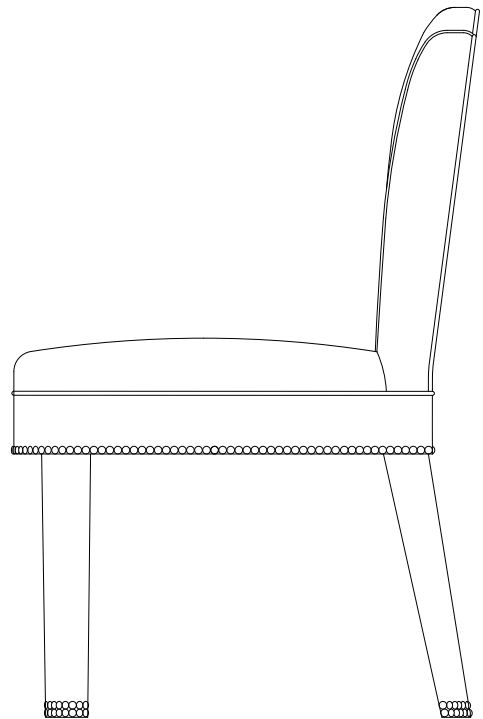

AND OBJECTS

Abbas Dining Chair

Product Dimensions

H 880mm · W 460mm · D 570mm · SH 450mm
H 34.6" · W 18.1" · D 22.5" · SH 17.7"

Weight

10.8 kgs

Finishes

Green & Pink Velvet

Materials

Solid beech frame with chrome nail heads piping and trim
Polished chrome handle

Construction

Hand jointed and doweled timber frame
High-grade filling and webbing

Notes

COM1 fabric for Seat, Inside & Outside Back, Inside &

Outside Arm - 1.20m for one chair

COM2 fabric for Legs & seat border - 0.70m for one chair

COM3 Piping - 5m for one chair

Unit 301-307 South Dome, Chelsea Harbour Design Centre, London, SW10 0XE

+44 (0) 20 7427 6059
andobjects.com