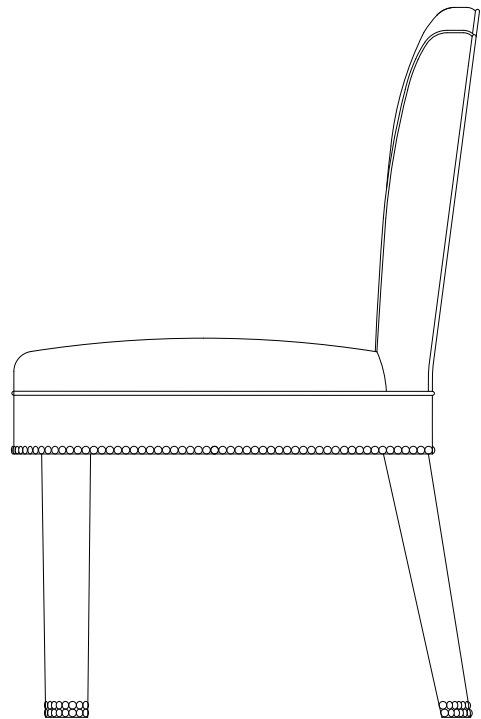

### Product Dimensions

H 880mm · W 460mm · D 570mm · SH 450mm  
H 34.6" · W 18.1" · D 22.5" · SH 17.7"

### Construction

Hand jointed and doweled timber frame  
High-grade filling and webbing

### Notes

COM1 fabric for Seat, Inside & Outside Back, Inside &

Outside Arm - 1.20m for one chair

COM2 fabric for Legs & seat border - 0.70m for one chair

COM3 Piping - 5m for one chair

Unit 301-307 South Dome, Chelsea Harbour Design Centre, London, SW10 0XE