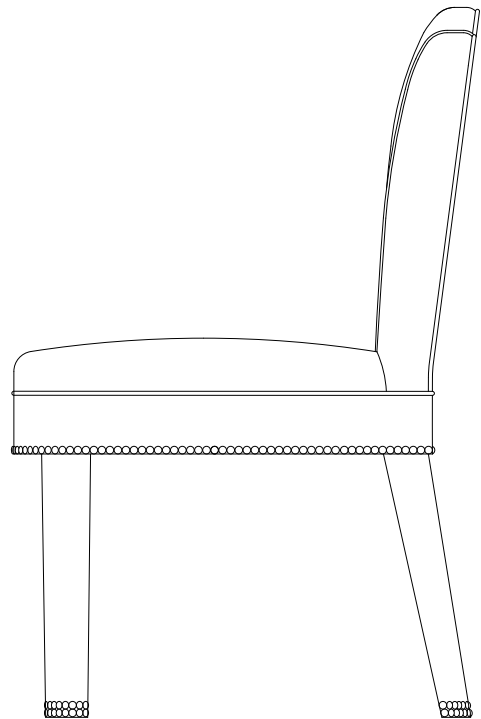

AND OBJECTS

Abbas Dining Chair

Product Dimensions

H 880mm · W 460mm · D 570mm · SH 450mm
H 34.6" · W 18.1" · D 22.5" · SH 17.7"

Weight

10.8 kgs

Finishes

Emerald Green Velvet

Materials

Solid beech frame with chrome nail heads piping and trim
Polished chrome handle

Construction

Hand jointed and doweled timber frame
High-grade filling and webbing

Notes

COM1 fabric for Seat, Inside & Outside Back, Inside &
Outside Arm - 1.20m for one chair
COM2 fabric for Legs & seat border - 0.70m for one chair
COM3 Piping - 5m for one chair