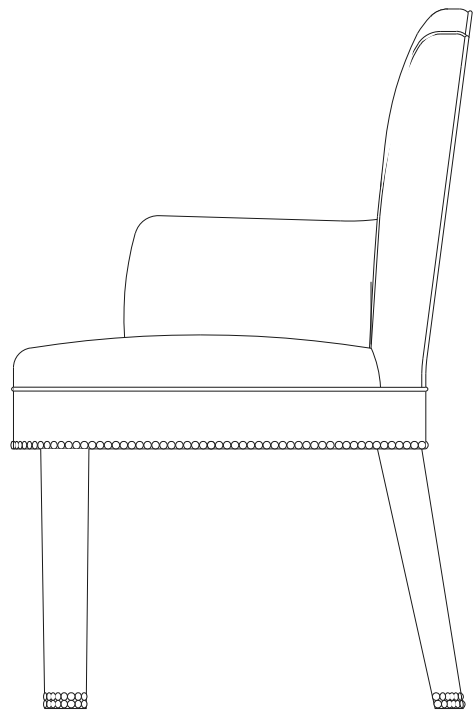

AND OBJECTS

Abbas Carver

Product Dimensions

H 880mm · W 680mm · D 590mm · SH 450mm
H 34.6" · W 26.7" · D 23.2" · SH 17.7"

Weight

12 kgs

Finishes

Velvet and aged brass accents

Materials

Solid beech frame with chrome nail heads piping and trim
Aged brass handle

Construction

Hand jointed and doweled timber frame
High-grade filling and webbing

Notes

COM1 fabric for Seat, Inside & Outside Back, Inside &
Outside Arm - 1.8m for one chair
COM2 fabric for Legs & seat border - 0.70m for one chair
COM3 Piping - 7m for one chair