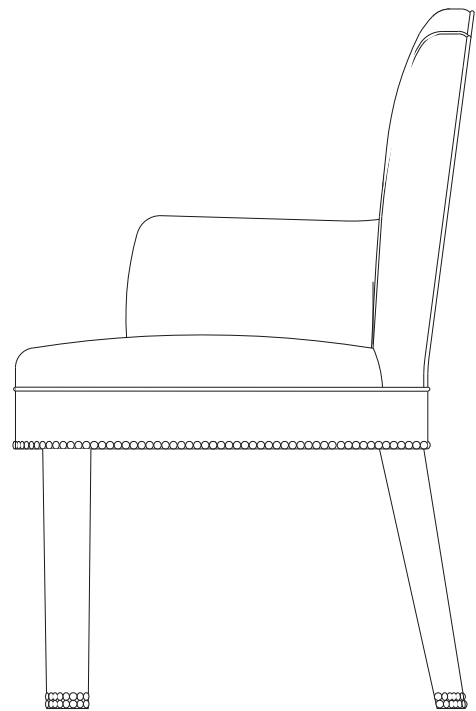

AND OBJECTS

Abbas Carver

Product Dimensions

H 880mm · W 680mm · D 590mm · SH 450mm
H 34.6" · W 26.7" · D 23.2" · SH 17.7"

Weight

12 kgs

Finishes

Velvet and aged brass accents

Materials

Solid beech frame with chrome nail heads piping and trim
Aged brass handle

Construction

Hand jointed and doweled timber frame
High-grade filling and webbing

Notes

COM1 fabric for Seat, Inside & Outside Back, Inside &
Outside Arm - 1.8m for one chair
COM2 fabric for Legs & seat border - 0.70m for one chair
COM3 Piping - 7m for one chair