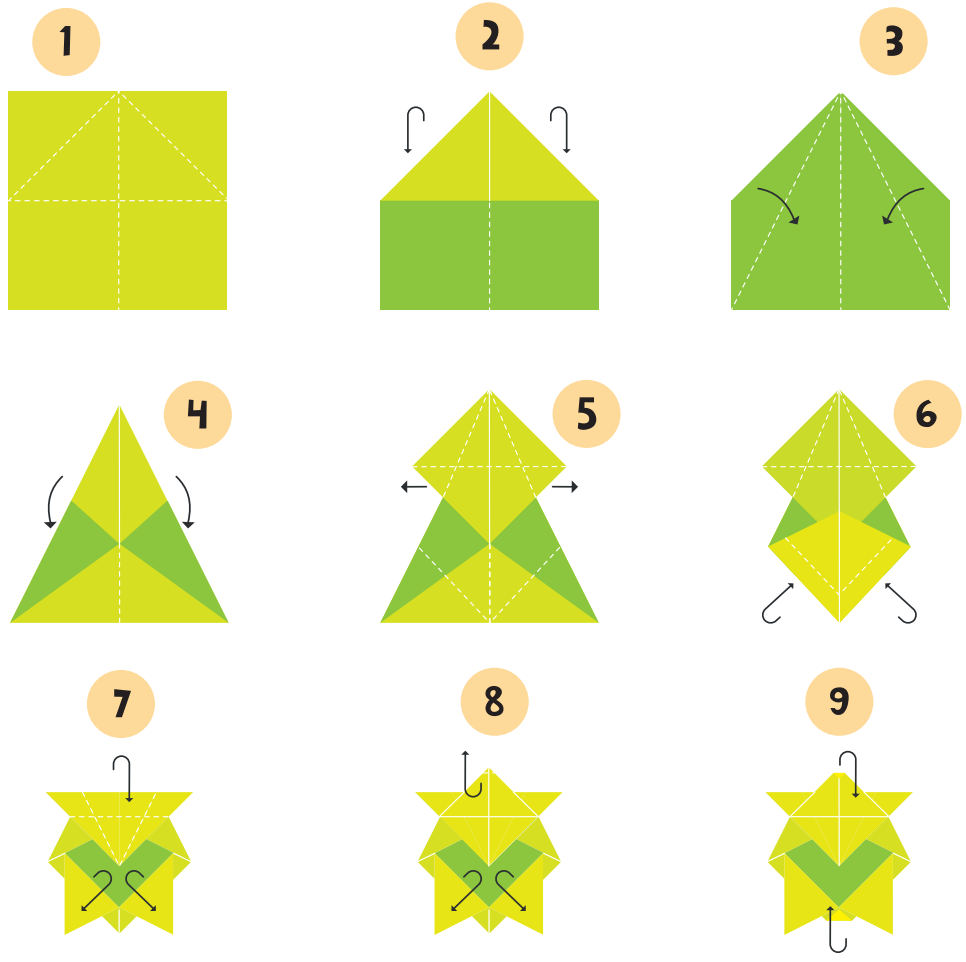

PESCE ▶ FISH ▶ POISSON ▶ FISCH

www.quercettistore.it

Made in Italy © 2023 Quercetti & C. S.p.A. C.so Vigevano, 25 - 10152 Torino - Italy

TARTARUGA ▶ TURTLE ▶ TORTUE ▶ SCHILDKRÖTE

www.quercettistore.it

Made in Italy © 2023 Quercetti & C. S.p.A. C.so Vigevano, 25 - 10152 Torino - Italy