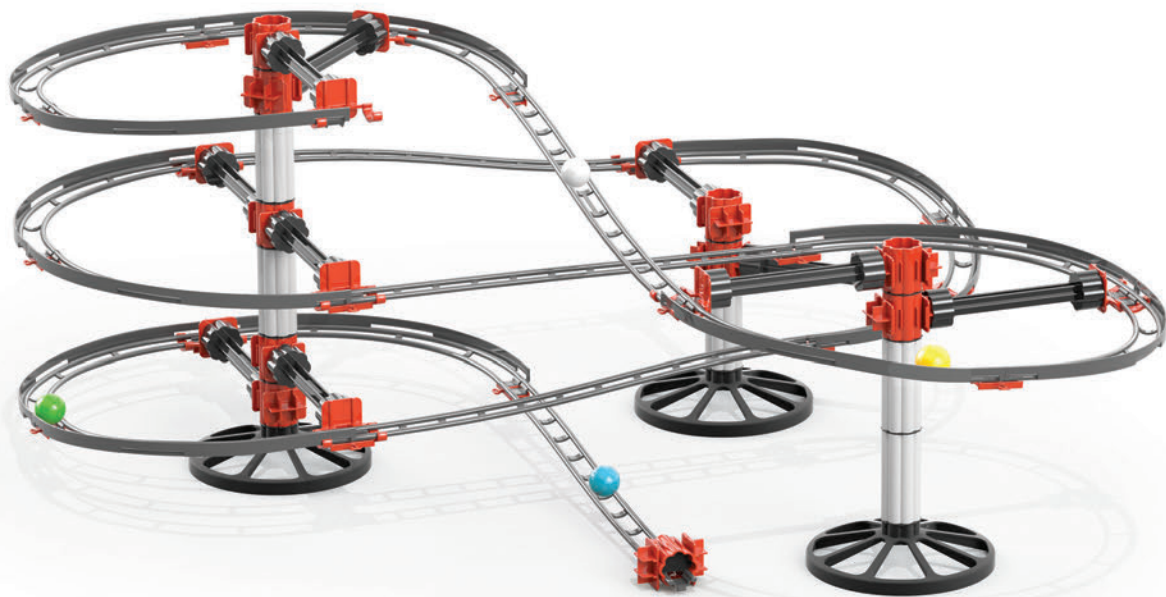

Step 4

Step 5

giocare intelligente