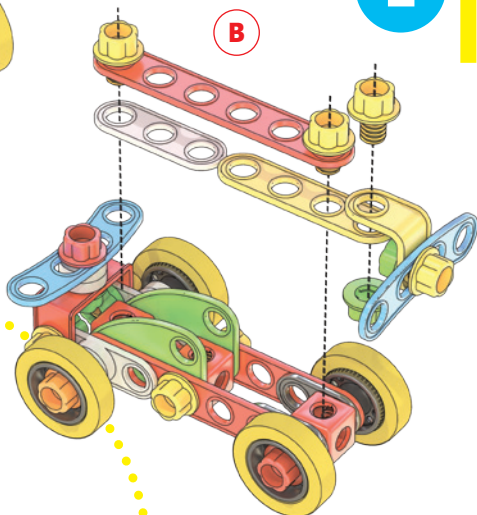

6155

Quercetti®

WARNING:
CHOKING HAZARD - Small parts.
Not for children under 3 yrs.

Tecno Jumbo

A

need

1

Suv

need

2

Formula 1

need

3

Elicottero
Helicopter

B

A

need

- 1x Red 1x2 Technic Connector
- 2x Yellow 1x2 Technic Connector
- 4x Red 1x3 Technic Beam
- 8x Yellow 1x2 Technic Connector
- 4x Red 1x2 Technic Connector
- 2x Orange 1x2 Technic Connector
- 7x Green 1x2 Technic Connector
- 1x Grey 1x2 Technic Connector
- 4x Grey 1x2 Technic Connector
- 4x Black 1x2 Technic Connector
- 4x Yellow 1x2 Technic Connector
- 2x Blue 1x2 Technic Connector
- 2x Green 1x2 Technic Connector
- 2x Pink 1x2 Technic Connector
- 2x Grey 1x2 Technic Connector
- 2x Yellow 1x2 Technic Connector
- 2x Orange 1x2 Technic Connector
- 2x Red 1x2 Technic Connector
- 2x Blue 1x2 Technic Connector