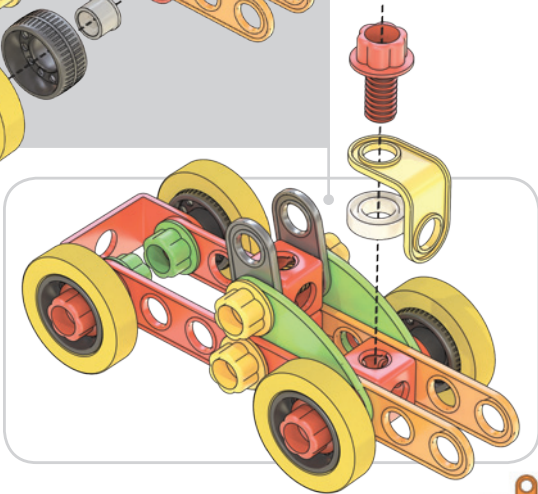

6155

Quercetti®

WARNING:
CHOKING HAZARD - Small parts.
Not for children under 3 yrs.

Tecno Jumbo

A

need

1

Suv

need

2

Formula 1

need

3

Elicottero
Helicopter

B

A

need

- 1x Red 1x2 Technic Connector
- 2x Yellow 1x2 Technic Connector
- 4x Red 1x3 Technic Beam
- 8x Yellow 1x2 Technic Connector
- 4x Red 1x2 Technic Connector
- 2x Orange 1x2 Technic Connector
- 7x Green 1x2 Technic Connector
- 1x Grey 1x2 Technic Connector
- 4x Grey 1x2 Technic Connector
- 4x Black 1x2 Technic Connector
- 4x Yellow 1x2 Technic Connector
- 2x Blue 1x2 Technic Connector
- 2x Green 1x2 Technic Connector
- 2x Pink 1x2 Technic Connector
- 2x Grey 1x2 Technic Connector
- 2x Yellow 1x2 Technic Connector
- 2x Orange 1x2 Technic Connector
- 2x Red 1x2 Technic Connector
- 2x Blue 1x2 Technic Connector