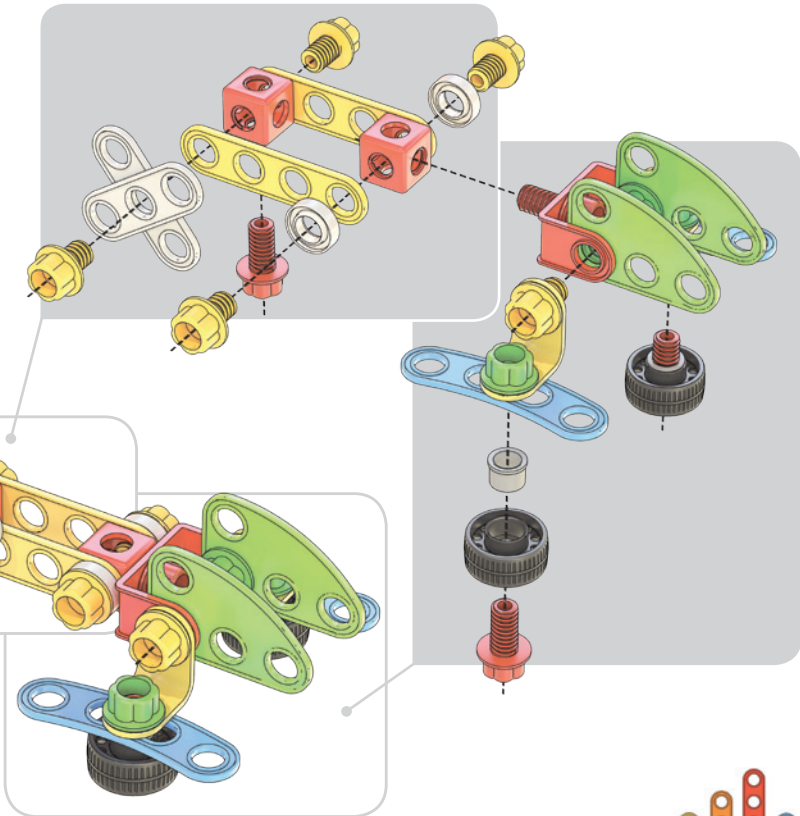

6155

Quercetti®

WARNING:
CHOKING HAZARD - Small parts.
Not for children under 3 yrs.

Tecno Jumbo

A

need

1

Suv

need

2

Formula 1

need

3

Elicottero
Helicopter

B

A

need

- 1x Red 1x2 Technic Connector
- 2x Yellow 1x2 Technic Connector
- 4x Red 1x3 Technic Beam
- 8x Yellow 1x2 Technic Connector
- 4x Red 1x2 Technic Connector
- 2x Orange 1x2 Technic Connector
- 7x Green 1x2 Technic Connector
- 1x Grey 1x2 Technic Connector
- 4x Grey 1x2 Technic Connector
- 4x Black 1x2 Technic Connector
- 4x Yellow 1x2 Technic Connector
- 2x Blue 1x2 Technic Connector
- 2x Green 1x2 Technic Connector
- 2x Pink 1x2 Technic Connector
- 2x Grey 1x2 Technic Connector
- 2x Yellow 1x2 Technic Connector
- 2x Orange 1x2 Technic Connector
- 2x Red 1x2 Technic Connector
- 2x Blue 1x2 Technic Connector

4

C

Gru
Crane

need

5

Camion dei pompieri
Fire truck

giocare intelligente.