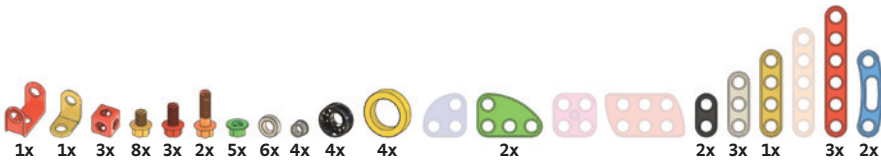

6155

Quercetti®

WARNING:
CHOKING HAZARD - Small parts.
Not for children under 3 yrs.

Tecno Jumbo

A

need

1

Suv

need

2

Formula 1

need

3

Elicottero
Helicopter

B

A