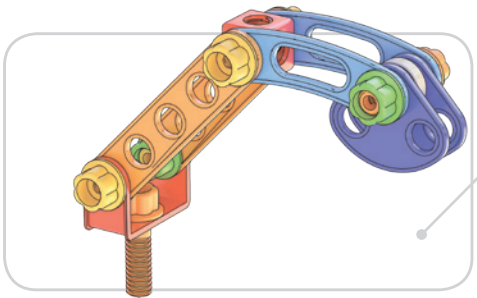

6155

Quercetti®

WARNING:
CHOKING HAZARD - Small parts.
Not for children under 3 yrs.

Tecno Jumbo

A

need

1

Suv

need

2

Formula 1

need

3

Elicottero
Helicopter

B

A

need

- 1x Red 1x2 Technic Connector
- 2x Yellow 1x2 Technic Connector
- 4x Red 1x3 Technic Beam
- 8x Yellow 1x2 Technic Connector
- 4x Red 1x2 Technic Connector
- 2x Orange 1x2 Technic Connector
- 7x Green 1x2 Technic Connector
- 1x Grey 1x2 Technic Connector
- 4x Grey 1x2 Technic Connector
- 4x Black 1x2 Technic Connector
- 4x Yellow 1x2 Technic Connector
- 2x Blue 1x2 Technic Connector
- 2x Green 1x2 Technic Connector
- 2x Pink 1x2 Technic Connector
- 2x Grey 1x2 Technic Connector
- 2x Yellow 1x2 Technic Connector
- 2x Orange 1x2 Technic Connector
- 2x Red 1x2 Technic Connector
- 2x Blue 1x2 Technic Connector