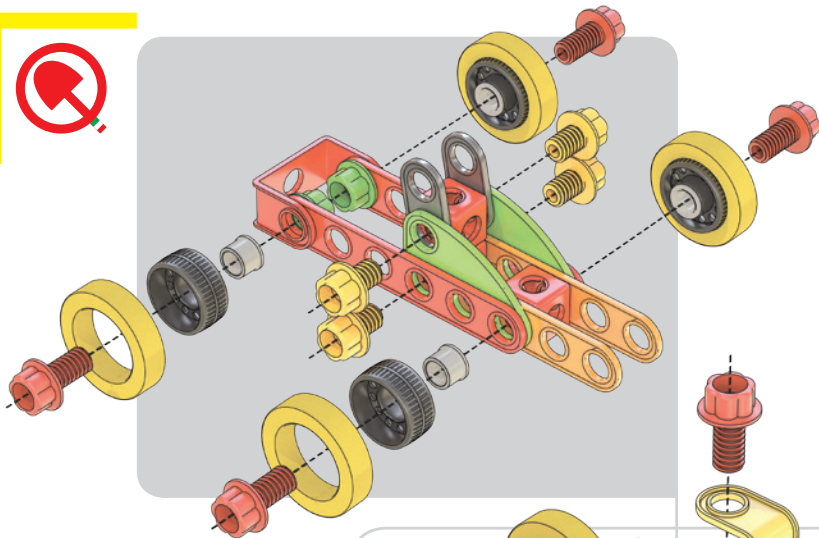

6155

Quercetti®

WARNING:
CHOKING HAZARD - Small parts.
Not for children under 3 yrs.

Tecno Jumbo

A

need

1

Suv

need

2

Formula 1

need

3

Elicottero
Helicopter

B

A

need

- 1x Red 1x2 Technic Connector
- 2x Yellow 1x2 Technic Connector
- 4x Red 1x3 Technic Beam
- 8x Yellow 1x2 Technic Connector
- 4x Red 1x2 Technic Connector
- 2x Orange 1x2 Technic Connector
- 7x Green 1x2 Technic Connector
- 1x Grey 1x2 Technic Connector
- 4x Grey 1x2 Technic Connector
- 4x Black 1x2 Technic Connector
- 4x Yellow 1x2 Technic Connector
- 2x Blue 1x2 Technic Connector
- 2x Green 1x2 Technic Connector
- 2x Pink 1x2 Technic Connector
- 2x Grey 1x2 Technic Connector
- 2x Yellow 1x2 Technic Connector
- 2x Orange 1x2 Technic Connector
- 2x Red 1x2 Technic Connector
- 2x Blue 1x2 Technic Connector

4

C

Gru
Crane

need

5

Camion dei pompieri
Fire truck

giocare intelligente.