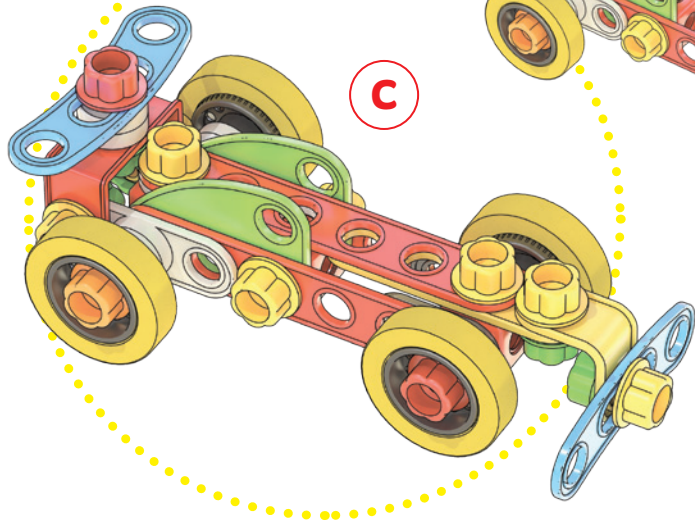

6155

Quercetti®

WARNING:
CHOKING HAZARD - Small parts.
Not for children under 3 yrs.

Tecno Jumbo

A

need

1

Suv

need

2

Formula 1

need

3

Elicottero
Helicopter

B

A

need

- 1x Red 1x2 Technic Connector
- 2x Yellow 1x2 Technic Connector
- 4x Red 1x3 Technic Beam
- 8x Yellow 1x2 Technic Connector
- 4x Red 1x2 Technic Connector
- 2x Orange 1x2 Technic Connector
- 7x Green 1x2 Technic Connector
- 1x Grey 1x2 Technic Connector
- 4x Grey 1x2 Technic Connector
- 4x Black 1x2 Technic Connector
- 4x Yellow 1x2 Technic Connector
- 2x Blue 1x2 Technic Connector
- 2x Green 1x2 Technic Connector
- 2x Pink 1x2 Technic Connector
- 2x Grey 1x2 Technic Connector
- 2x Yellow 1x2 Technic Connector
- 2x Orange 1x2 Technic Connector
- 2x Red 1x2 Technic Connector
- 2x Blue 1x2 Technic Connector

4

C

Gru
Crane

need

5

Camion dei pompieri
Fire truck

giocare intelligente.