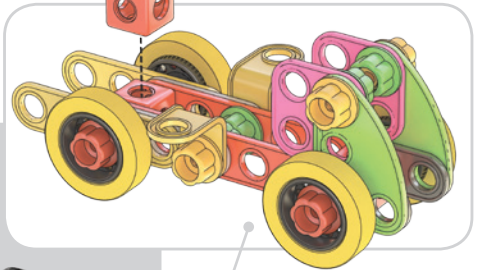

6155

Quercetti®

WARNING:
CHOKING HAZARD - Small parts.
Not for children under 3 yrs.

Tecno Jumbo

A

need

1

Suv

need

2

Formula 1

need

3

Elicottero
Helicopter

B

A

need

- 1x Red 1x2 Technic Connector
- 2x Yellow 1x2 Technic Connector
- 4x Red 1x3 Technic Beam
- 8x Yellow 1x2 Technic Connector
- 4x Red 1x2 Technic Connector
- 2x Orange 1x2 Technic Connector
- 7x Green 1x2 Technic Connector
- 1x Grey 1x2 Technic Connector
- 4x Grey 1x2 Technic Connector
- 4x Black 1x2 Technic Connector
- 4x Yellow 1x2 Technic Connector
- 2x Blue 1x2 Technic Connector
- 2x Green 1x2 Technic Connector
- 2x Pink 1x2 Technic Connector
- 2x Grey 1x2 Technic Connector
- 2x Yellow 1x2 Technic Connector
- 2x Orange 1x2 Technic Connector
- 2x Red 1x2 Technic Connector
- 2x Blue 1x2 Technic Connector