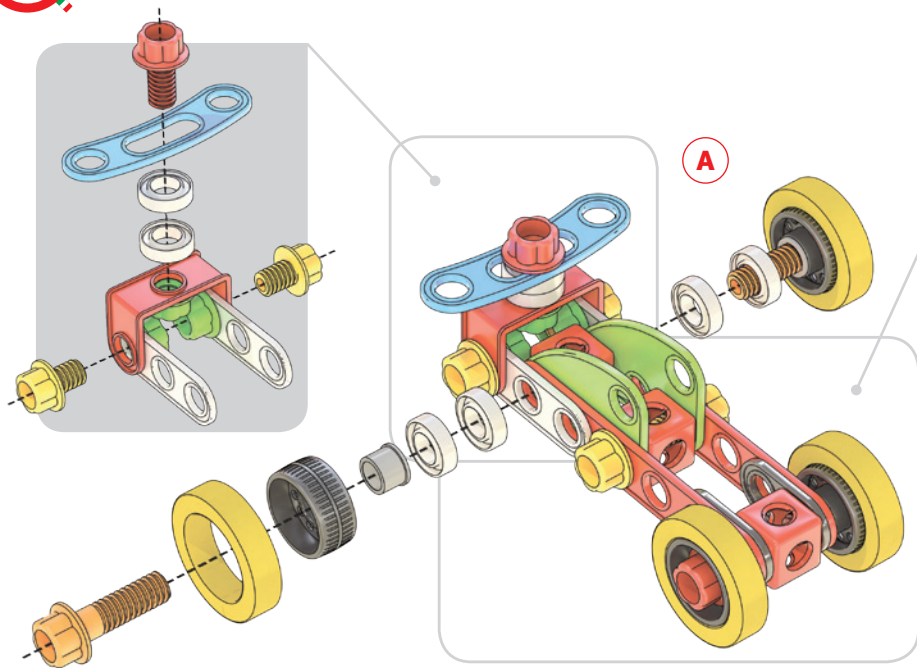

6155

Quercetti®

WARNING:
CHOKING HAZARD - Small parts.
Not for children under 3 yrs.

Tecno Jumbo

A

need

1

Suv

need

2

Formula 1

need

3

Elicottero
Helicopter

B

A

need

- 1x Red 1x2 Technic Connector
- 2x Yellow 1x2 Technic Connector
- 4x Red 1x3 Technic Beam
- 8x Yellow 1x2 Technic Connector
- 4x Red 1x2 Technic Connector
- 2x Orange 1x2 Technic Connector
- 7x Green 1x2 Technic Connector
- 1x Grey 1x2 Technic Connector
- 4x Grey 1x2 Technic Connector
- 4x Black 1x2 Technic Connector
- 4x Yellow 1x2 Technic Connector
- 2x Blue 1x2 Technic Connector
- 2x Green 1x2 Technic Connector
- 2x Pink 1x2 Technic Connector
- 2x Grey 1x2 Technic Connector
- 2x Yellow 1x2 Technic Connector
- 2x Orange 1x2 Technic Connector
- 2x Red 1x2 Technic Connector
- 2x Blue 1x2 Technic Connector

4

C

Gru
Crane

need

5

Camion dei pompieri
Fire truck

giocare intelligente.