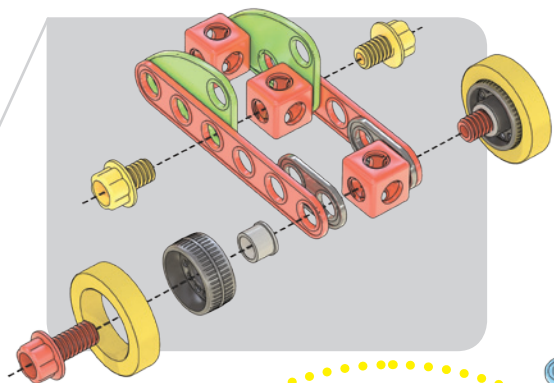

6155

Quercetti®

WARNING:
CHOKING HAZARD - Small parts.
Not for children under 3 yrs.

Tecno Jumbo

A

need

1

Suv

need

2

Formula 1

need

3

Elicottero
Helicopter

B

A

need

- 1x Red 1x2 Technic Connector
- 2x Yellow 1x2 Technic Connector
- 4x Red 1x3 Technic Beam
- 8x Yellow 1x2 Technic Connector
- 4x Red 1x2 Technic Connector
- 2x Orange 1x2 Technic Connector
- 7x Green 1x2 Technic Connector
- 1x Grey 1x2 Technic Connector
- 4x Grey 1x2 Technic Connector
- 4x Black 1x2 Technic Connector
- 4x Yellow 1x2 Technic Connector
- 2x Blue 1x2 Technic Connector
- 2x Green 1x2 Technic Connector
- 2x Pink 1x2 Technic Connector
- 2x Grey 1x2 Technic Connector
- 2x Yellow 1x2 Technic Connector
- 2x Orange 1x2 Technic Connector
- 2x Red 1x2 Technic Connector
- 2x Blue 1x2 Technic Connector