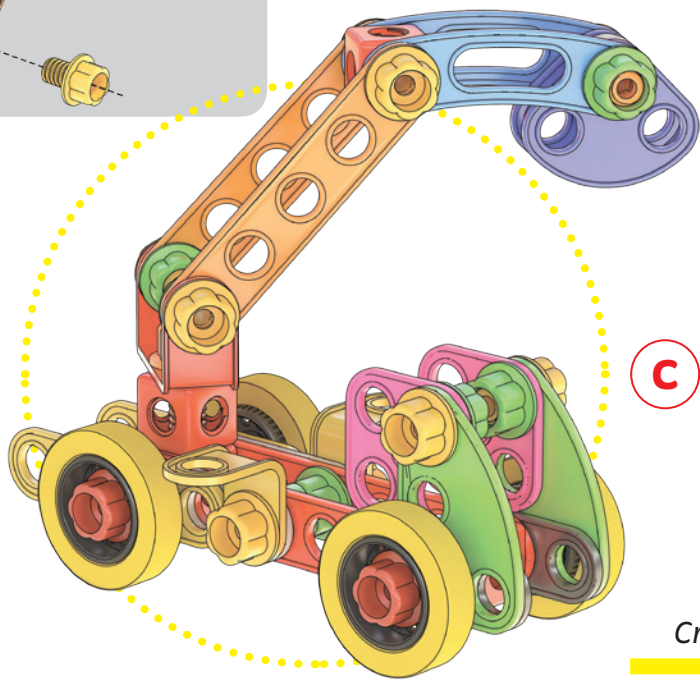

6155

Quercetti®

WARNING:
CHOKING HAZARD - Small parts.
Not for children under 3 yrs.

Tecno Jumbo

A

need

1

Suv

need

2

Formula 1

need

3

Elicottero
Helicopter

B

A

need

- 1x Red 1x2 Technic Connector
- 2x Yellow 1x2 Technic Connector
- 4x Red 1x3 Technic Beam
- 8x Yellow 1x2 Technic Connector
- 4x Red 1x2 Technic Connector
- 2x Orange 1x2 Technic Connector
- 7x Green 1x2 Technic Connector
- 1x Grey 1x2 Technic Connector
- 4x Grey 1x2 Technic Connector
- 4x Black 1x2 Technic Connector
- 4x Yellow 1x2 Technic Connector
- 2x Blue 1x2 Technic Connector
- 2x Green 1x2 Technic Connector
- 2x Pink 1x2 Technic Connector
- 2x Grey 1x2 Technic Connector
- 2x Yellow 1x2 Technic Connector
- 2x Orange 1x2 Technic Connector
- 2x Red 1x2 Technic Connector
- 2x Blue 1x2 Technic Connector

4

C

Gru
Crane

need

5

Camion dei pompieri
Fire truck

giocare intelligente.