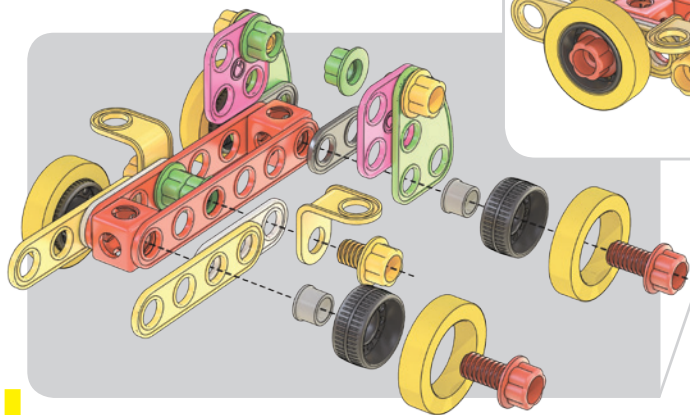

6155

Quercetti®

WARNING:
CHOKING HAZARD - Small parts.
Not for children under 3 yrs.

Tecno Jumbo

A

need

1

Suv

need

2

Formula 1

need

3

Elicottero
Helicopter

B

A

need

- 1x Red 1x2 Technic Connector
- 2x Yellow 1x2 Technic Connector
- 4x Red 1x3 Technic Beam
- 8x Yellow 1x2 Technic Connector
- 4x Red 1x2 Technic Connector
- 2x Orange 1x2 Technic Connector
- 7x Green 1x2 Technic Connector
- 1x Grey 1x2 Technic Connector
- 4x Grey 1x2 Technic Connector
- 4x Black 1x2 Technic Connector
- 4x Yellow 1x2 Technic Connector
- 2x Blue 1x2 Technic Connector
- 2x Green 1x2 Technic Connector
- 2x Pink 1x2 Technic Connector
- 2x Grey 1x2 Technic Connector
- 2x Yellow 1x2 Technic Connector
- 2x Orange 1x2 Technic Connector
- 2x Red 1x2 Technic Connector
- 2x Blue 1x2 Technic Connector