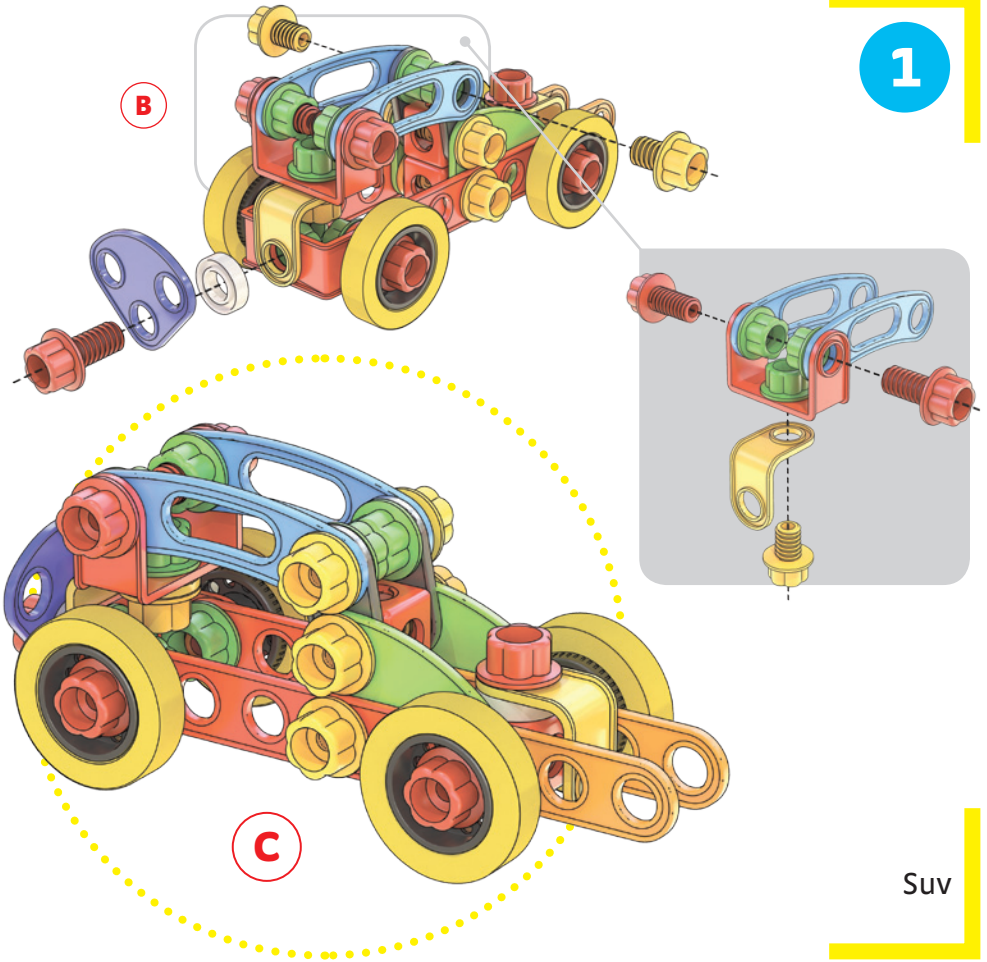

6155

Quercetti®

WARNING:
CHOKING HAZARD - Small parts.
Not for children under 3 yrs.

Tecno Jumbo

A

need

1

Suv

need

2

Formula 1

need

3

Elicottero
Helicopter

B

A

need

- 1x Red 1x2 Technic Connector
- 2x Yellow 1x2 Technic Connector
- 4x Red 1x3 Technic Beam
- 8x Yellow 1x2 Technic Connector
- 4x Red 1x2 Technic Connector
- 2x Orange 1x2 Technic Connector
- 7x Green 1x2 Technic Connector
- 1x Grey 1x2 Technic Connector
- 4x Grey 1x2 Technic Connector
- 4x Black 1x2 Technic Connector
- 4x Yellow 1x2 Technic Connector
- 2x Blue 1x2 Technic Connector
- 2x Green 1x2 Technic Connector
- 2x Pink 1x2 Technic Connector
- 2x Grey 1x2 Technic Connector
- 2x Yellow 1x2 Technic Connector
- 2x Orange 1x2 Technic Connector
- 2x Red 1x2 Technic Connector
- 2x Blue 1x2 Technic Connector

4

C

Gru
Crane

need

5

Camion dei pompieri
Fire truck

giocare intelligente.