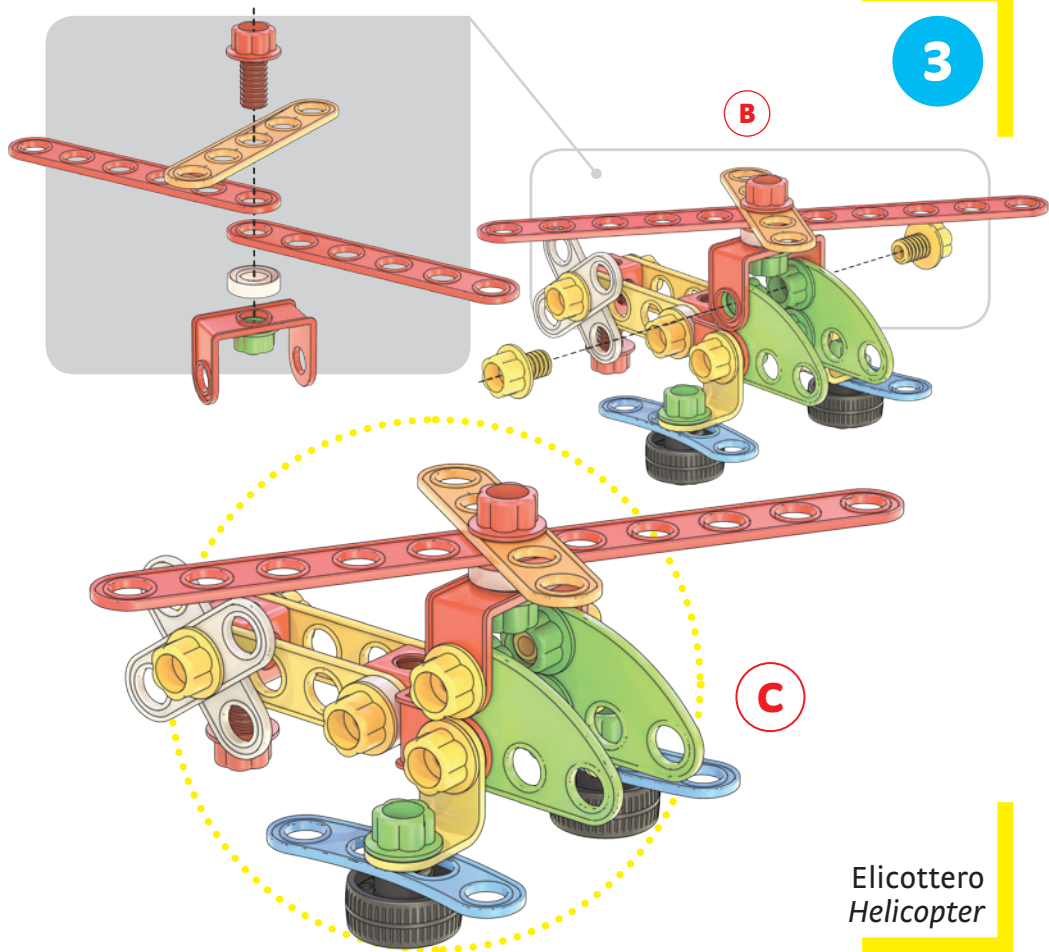

6155

Quercetti®

WARNING:
CHOKING HAZARD - Small parts.
Not for children under 3 yrs.

Tecno Jumbo

A

need

1

Suv

need

2

Formula 1

need

3

Elicottero
Helicopter

B

A

need

- 1x Red 1x2 Technic Connector
- 2x Yellow 1x2 Technic Connector
- 4x Red 1x3 Technic Beam
- 8x Yellow 1x2 Technic Connector
- 4x Red 1x2 Technic Connector
- 2x Orange 1x2 Technic Connector
- 7x Green 1x2 Technic Connector
- 1x Grey 1x2 Technic Connector
- 4x Grey 1x2 Technic Connector
- 4x Black 1x2 Technic Connector
- 4x Yellow 1x2 Technic Connector
- 2x Blue 1x2 Technic Connector
- 2x Green 1x2 Technic Connector
- 2x Pink 1x2 Technic Connector
- 2x Grey 1x2 Technic Connector
- 2x Yellow 1x2 Technic Connector
- 2x Orange 1x2 Technic Connector
- 2x Red 1x2 Technic Connector
- 2x Blue 1x2 Technic Connector

4

C

Gru
Crane

need

5

Camion dei pompieri
Fire truck

giocare intelligente.