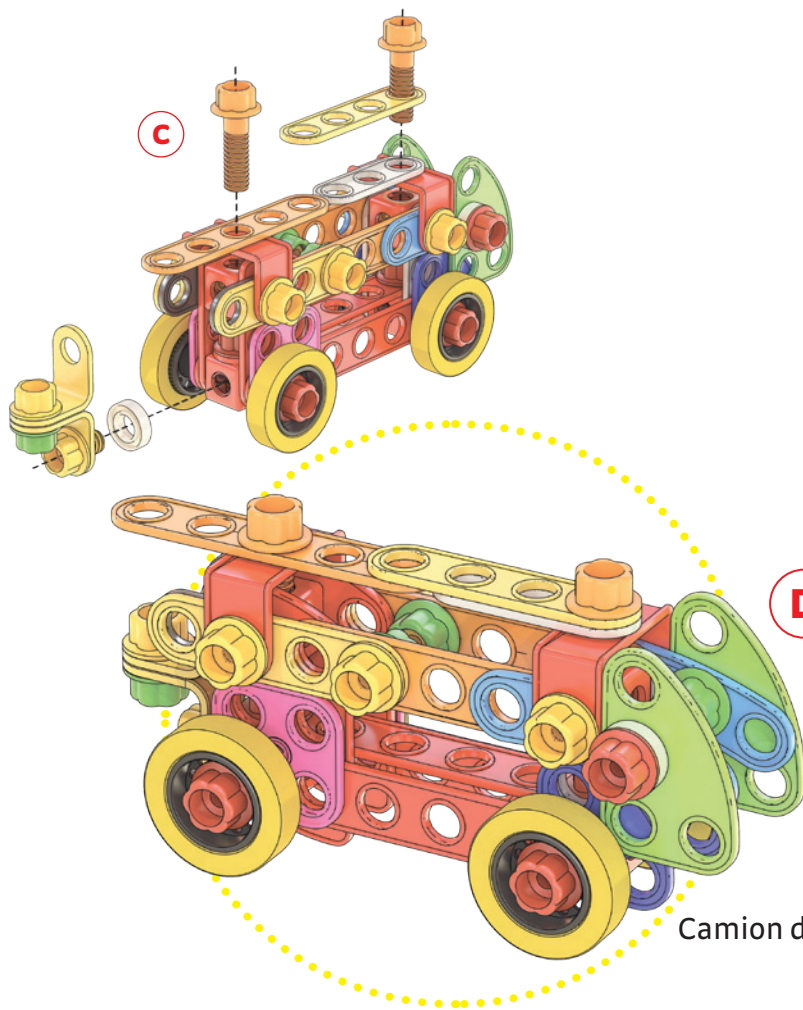

need

- 1x Red 1x2 Technic Connector
- 2x Yellow 1x2 Technic Connector
- 4x Red 1x3 Technic Beam
- 8x Yellow 1x2 Technic Connector
- 4x Red 1x2 Technic Connector
- 2x Orange 1x2 Technic Connector
- 7x Green 1x2 Technic Connector
- 1x Grey 1x2 Technic Connector
- 4x Grey 1x2 Technic Connector
- 4x Black 1x2 Technic Connector
- 4x Yellow 1x2 Technic Connector
- 2x Blue 1x2 Technic Connector
- 2x Green 1x2 Technic Connector
- 2x Pink 1x2 Technic Connector
- 2x Grey 1x2 Technic Connector
- 2x Yellow 1x2 Technic Connector
- 2x Orange 1x2 Technic Connector
- 2x Red 1x2 Technic Connector
- 2x Blue 1x2 Technic Connector

4

C

Gru
Crane

need

5

Camion dei pompieri
Fire truck

giocare intelligente.