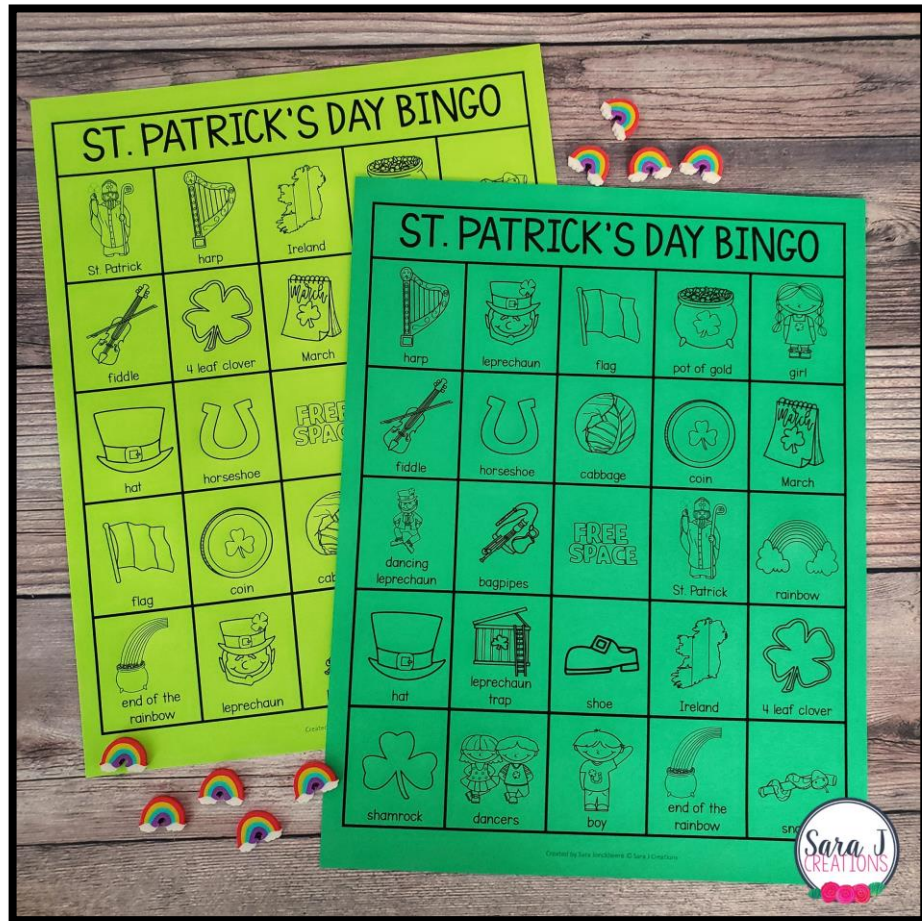

Year Long Bingo Bundle

CHECK OUT WHAT OTHER TEACHERS HAVE SAID ABOUT THIS PRODUCT:

I always like using Bingo on special school days, great resource. –Pamela F.

Thank you so much! My kiddos love BINGO and this is PERFECT! – Sprinkles and Special Ed.

Love using bingo and my kiddos do too! Thanks!. – Elizabeth H.