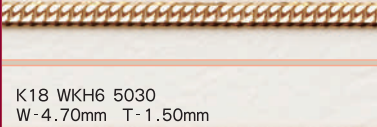

K18 WKH6 6020
W-3.40mm T-1.20mm