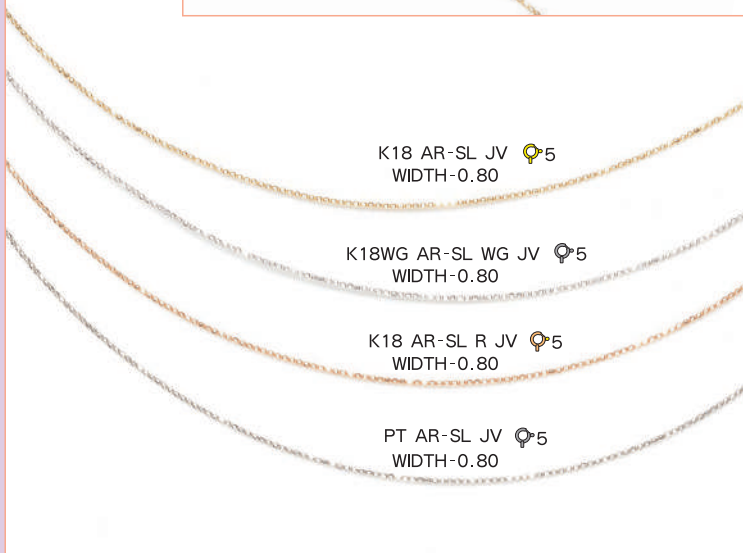

K18 WG AR-SL WG JV

45cm		
1.40g		

K18 AR-SL R JV

45cm		
1.43g		

PT AR-SL JV

45cm		
1.90g		

Pin slide type has a small pin at the end which can easily go through the silicon ball.

K18 AR-SL JV ♀5
WIDTH-0.80