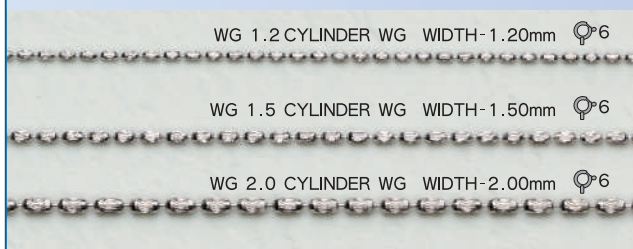

K18WG CYLINDER

WG 1.2 CYLINDER WG WIDTH- 1.20mm ♀6

WG 1.5 CYLINDER WG WIDTH- 1.50mm ♀6

WG 2.0 CYLINDER WG WIDTH- 2.00mm ♀6

WG 1.2 CYLINDER WG				
45cm	50cm	60cm		
3.22g	3.54g	4.02g		
WG 1.5 CYLINDER WG				
45cm	50cm	60cm		
5.11g	5.30g	6.35g		
WG 2.0 CYLINDER WG				
45cm	50cm	60cm		
8.33g	9.35g	10.40g