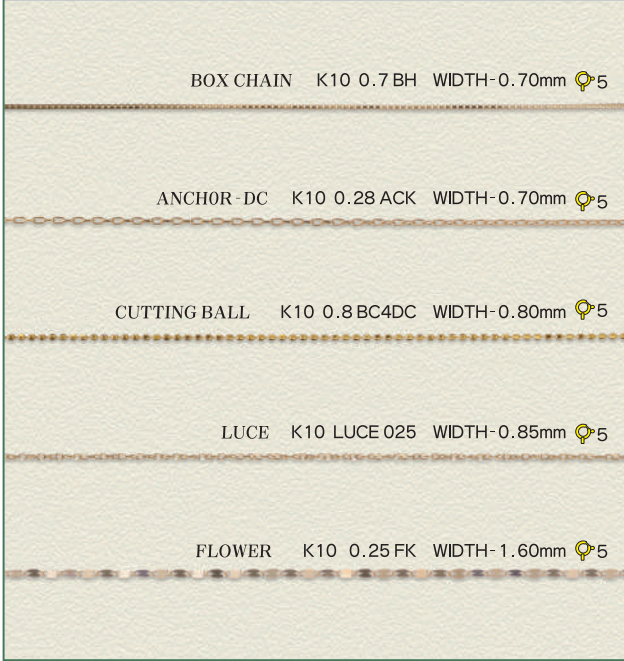

K18 EX250 R

45cm	50cm	60cm
4.00g	4.40g	5.30g

K18 EX250 R WIDTH-2.50mm 

K10 CHAIN

BOX CHAIN ANCHOR-DC CUTTING BALL LUCE FLOWER

40cm = 16" , 45cm = 18" , 50cm = 20" , 60cm = 24"

K10 CHAIN

Slide chain (MV)			Regular (R)		
K10 0.7 BH					
45cm			40cm		
1.60g			1.29g		
K10 0.28 ACK					
45cm			40cm		
1.17g			1.90g		
K10 0.8 BC4DC					
45cm			40cm		
1.18g			0.91g		
K10 LUCE 025					
45cm			40cm		
1.01g			0.80g		
K10 0.25 FK					
45cm			40cm		
0.94g			0.80g		