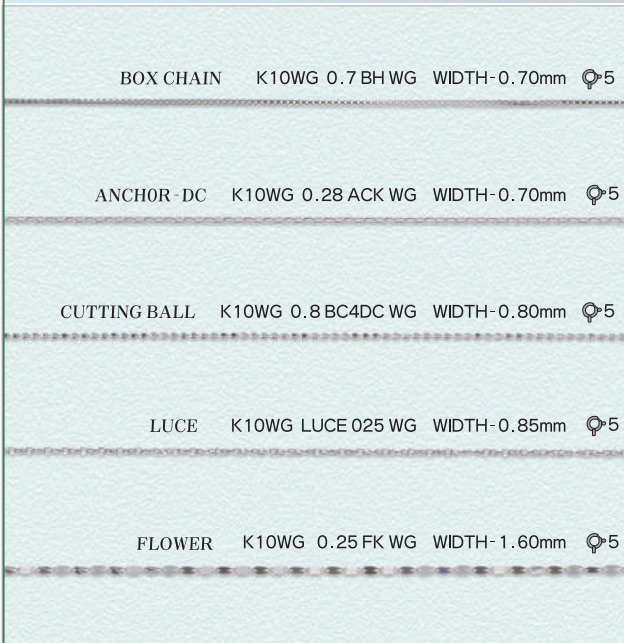

K10WG CHAIN

K10WG 0.7 BH WG					
45cm			40cm		
1.63g			1.30g		
K10WG 0.28 ACK WG					
45cm			40cm		
1.16g			0.90g		
K10WG 0.8 BC4DC WG					
45cm			40cm		
1.18g			0.92g		
K10WG LUCE 025 WG					
45cm			40cm		
1.02g			0.80g		
K10WG 0.25 FK WG					
45cm			40cm		
0.94g			0.80g