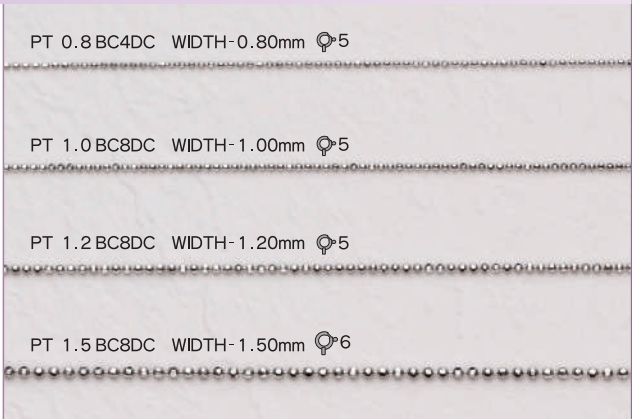

PT850 CUTTING BALL

PT 0.8 BC4DC				
45cm	50cm		40cm	
1.70g	1.80g		1.33g	
PT 1.0 BC8DC				
45cm	50cm	60cm	40cm	
2.55g	2.78g	3.46g	2.00g	
PT 1.2 BC8DC				
45cm	50cm	60cm	40cm	
3.60g	4.00g	4.86g	3.10g	
PT 1.5 BC8DC				
45cm	50cm	60cm	40cm	
5.20g	5.50g	6.70g	4.30g	

PT 0.8 BC4DC WIDTH-0.80mm ♀5

PT 1.0 BC8DC WIDTH-1.00mm ♀5

PT 1.2 BC8DC WIDTH-1.20mm ♀5

PT 1.5 BC8DC WIDTH-1.50mm ♀6