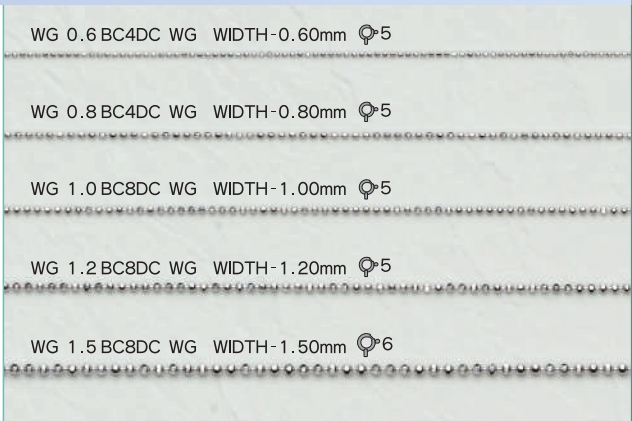

K18WG CUTTING BALL

WG 0.6 BC4DC WG				
40cm				
0.86g				
WG 0.8 BC4DC WG				
45cm	50cm		40cm	
1.35g	1.50g		1.07g	
WG 1.0 BC8DC WG				
45cm	50cm	60cm	40cm	
1.73g	1.82g	2.15g	1.42g	
WG 1.2 BC8DC WG				
45cm	50cm	60cm	40cm	
3.10g	3.30g	3.84g	2.35g	
WG 1.5 BC8DC WG				
45cm	50cm	60cm	40cm	
4.25g	4.75g	5.60g	3.57g	

WG 0.6 BC4DC WG WIDTH-0.60mm ♀5

WG 0.8 BC4DC WG WIDTH-0.80mm ♀5

WG 1.0 BC8DC WG WIDTH-1.00mm ♀5

WG 1.2 BC8DC WG WIDTH-1.20mm ♀5

WG 1.5 BC8DC WG WIDTH-1.50mm ♀6