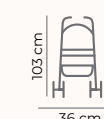

Age 0-3
Years

Weight
Capacity
0-20 kg

Stroller

Pocket Stroller Lite

Most Travel Friendly Stroller

Grey

SKU: STPCG02

Black Multi

SKU: STPCBM02

Black White

SKU: STPCBW02

Air Travel
Friendly

57 cm

25 cm

40 cm

73 cm

103 cm

36 cm

5.8 kg

Product Introduction:

Light Weight Steel Frame

Portability with Trolley Handle

Front Wheels with Suspension

3 Position Recline