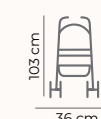

Age 0-3
Years

Weight
Capacity
0-20 kg

Stroller

Pocket Stroller Lite

Most Travel Friendly Stroller

Grey

SKU: STPCG02

Black Multi

SKU: STPCBM02

Black White

SKU: STPCBW02

Air Travel Friendly

57 cm

25 cm

40 cm

73 cm

103 cm

36 cm

KG

5.8 kg

Product Introduction:

Light Weight Steel Frame

Portability with Trolley Handle

Front Wheels with Suspension