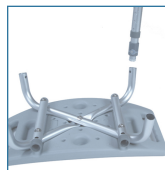

Deluxe Aluminum Shower Chair

HCPCS: E0240

FIGURE A

FIGURE B

FIGURE C

FIGURE D

- Easy, tool-free assembly of back, seat and legs (Figure A - B)
- Aluminum frame is lightweight, durable and corrosion proof
- New pinch-free cover allows for push pins to be depressed without pinching finger
- The audible "click" will be heard when secure (Figure C)
- Legs are height adjustable in 1" increments, and angled with suction-style tips to provide additional stability
- Support collar prevents leg movement and reduces rattle
- Made using recycled materials

PRODUCTS

Description

12202KD-4	Bath Seat w/ Back, KD, 4/cs
-----------	-----------------------------

SPECIFICATIONS

Description

Carton Shipping Weight	29 lbs.
Outside Legs	19.5" (W) x 19.5" (D)
Seat Dimensions	19.25" (W) x 11.5" (D)
Seat Height	15.5" - 19.5"
Warranty	Limited Lifetime
Weight	7 lbs.
Weight Capacity	300 lbs