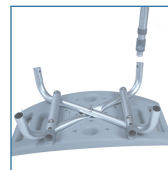

Deluxe Aluminum Shower Chair

HCPCS: E0240

FIGURE A

FIGURE B

FIGURE C

FIGURE D

- Easy, tool-free assembly of back, seat and legs (Figure A - B)
- Aluminum frame is lightweight, durable and corrosion proof
- New pinch-free cover allows for push pins to be depressed without pinching finger
- The audible "click" will be heard when secure (Figure C)
- Legs are height adjustable in 1" increments, and angled with suction-style tips to provide additional stability
- Support collar prevents leg movement and reduces rattle
- Made using recycled materials

PRODUCTS

Description

12202KD-4	Bath Seat w/ Back, KD, 4/cs
-----------	-----------------------------

SPECIFICATIONS

Description

Carton Shipping Weight	29 lbs.
Outside Legs	19.5" (W) x 19.5" (D)
Seat Dimensions	19.25" (W) x 11.5" (D)
Seat Height	15.5" - 19.5"
Warranty	Limited Lifetime
Weight	7 lbs.
Weight Capacity	300 lbs