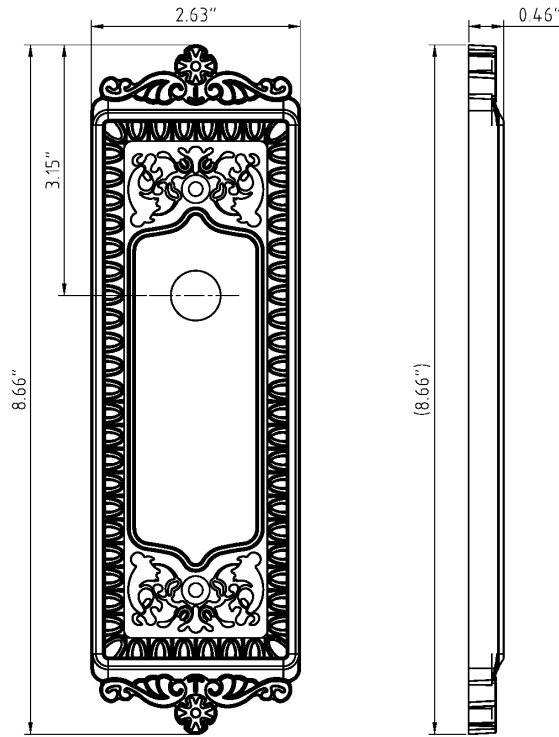

Windsor Long Plate

Windsor Long Plate in Polished Nickel

TECHNICAL SPECIFICATIONS

Collection:	Windsor
Dimensions:	2.63" W x 8.66" H
Plate Thickness:	0.46"
Material:	Solid Forged Brass

Windsor Plate can be combined with any Grandeur knob or lever.