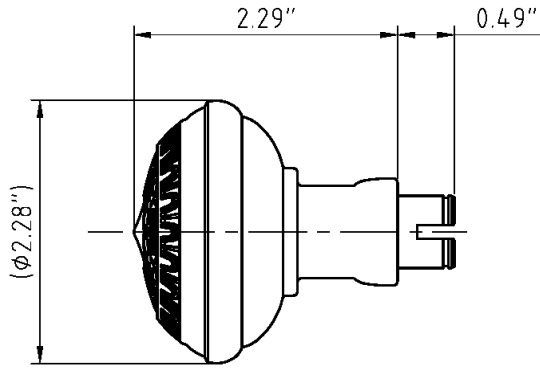

Windsor Knob

Windsor Knob in Polished Nickel

TECHNICAL SPECIFICATIONS

Collection:	Windsor
Dimensions:	2.28" Diameter
Projection:	2.29"
Material:	Solid Forged Brass

Windsor Knob can be combined with any Grandeur rosette, short, long or tall plate.