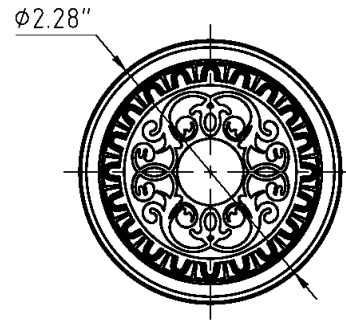

Windsor Knob

Windsor Knob in Polished Nickel

TECHNICAL SPECIFICATIONS

Collection:	Windsor
Dimensions:	2.28" Diameter
Projection:	2.29"
Material:	Solid Forged Brass

Windsor Knob can be combined with any Grandeur rosette, short, long or tall plate.