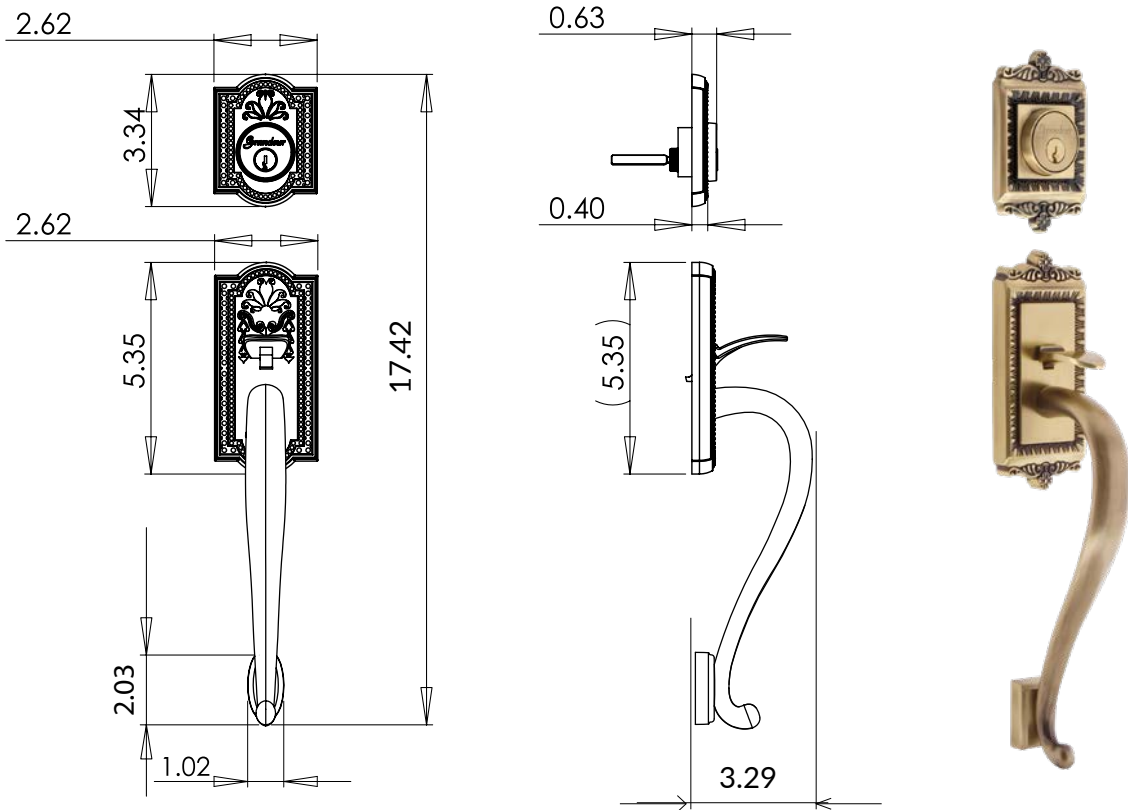

Windsor Sectional Entry Set with S-Grip

Windsor Sectional Entry Set with S-Grip in Vintage Brass

TECHNICAL SPECIFICATIONS

Collection:	Windsor
Dimensions:	2.62" W x 17.42" H
Projection:	3.29"
Plate Thickness:	0.5"
Material:	Solid Forged Brass