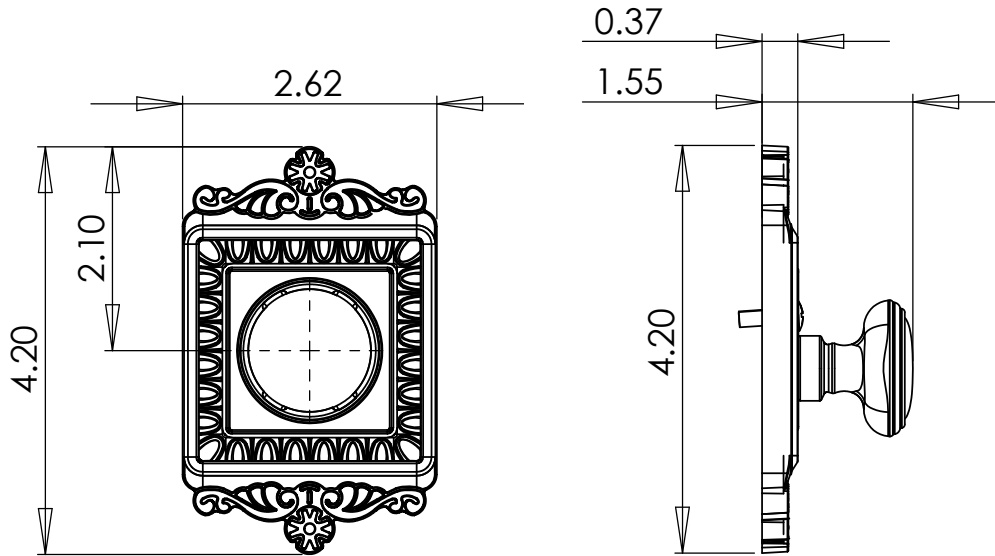

### TECHNICAL SPECIFICATIONS

Windsor Single Cylinder Deadbolt  
in Vintage Brass

<b>Collection:</b>	Windsor
<b>Dimensions:</b>	2.62" W x 4.20" H
<b>Plate Thickness:</b>	0.37"
<b>Thumbturn Projection:</b>	1.55"
<b>Material:</b>	Solid Forged Brass