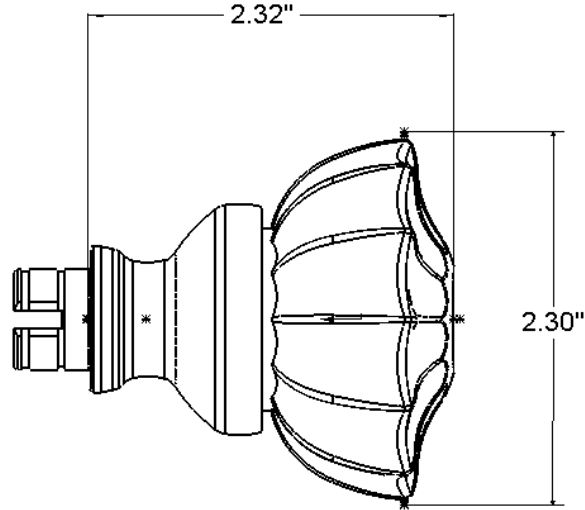

Versailles Crystal Knob

Versailles Crystal Knob in Polished Nickel

TECHNICAL SPECIFICATIONS

Collection:	Crystal
Dimensions:	2.30" Diameter
Projection:	232"
Material:	Lead-Free Crystal Knob on Solid Forged Brass Base

Versailles Crystal Knob can be combined with any Grandeur rosette, short, long or tall plate.

Visit our website and use our

HARDWARE DESIGNER

to create your own unique combination.

AVAILABLE FINISHES