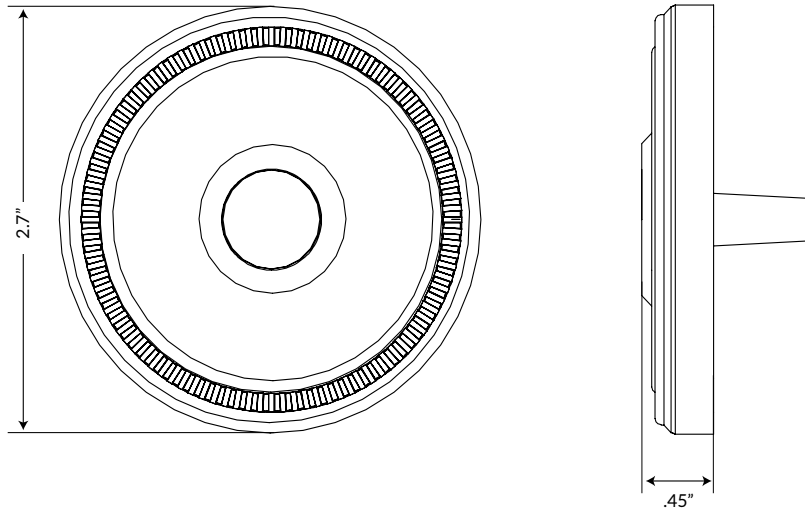

Soleil Rosette

Soleil Rosette in Polished Nickel

TECHNICAL SPECIFICATIONS

Collection:	Soleil
Dimensions:	2.7" Diameter
Rosette Thickness:	0.45"
Material:	Solid Forged Brass

Soleil Rosette can be combined with any Grandeur knob or lever.