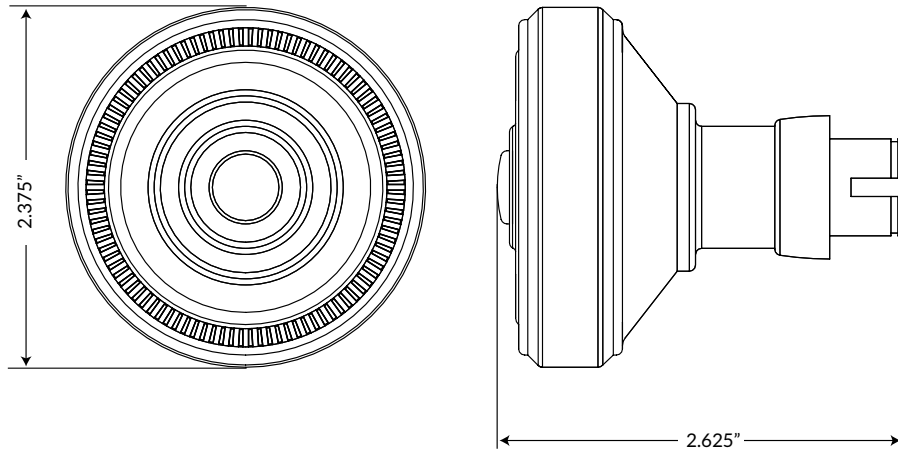

Soleil Knob

Soleil Knob in Polished Nickel

TECHNICAL SPECIFICATIONS

Collection:	Soleil
Dimensions:	2.375" Diameter
Projection:	2.625"
Material:	Solid Forged Brass

Soleil Knob can be combined with any Grandeur rosette, short, long or tall plate.