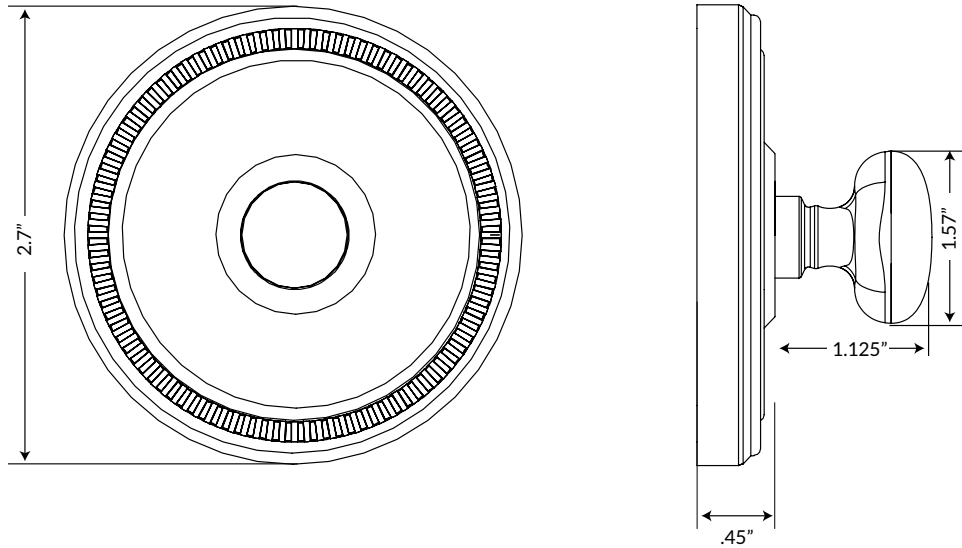

Soleil Deadbolt

TECHNICAL SPECIFICATIONS

Soleil Single Cylinder Deadbolt
in Vintage Brass

Collection:	Soleil
Dimensions:	2.7" Diameter
Plate Thickness:	0.45"
Thumbturn Projection:	1.125"
Material:	Solid Forged Brass