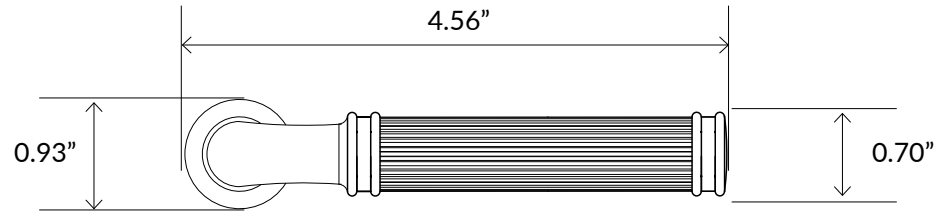

Soleil Lever

Soleil Lever in Polished Nickel

TECHNICAL SPECIFICATIONS

Collection:	Soleil
Dimensions:	4.56" W x 0.93" H
Projection:	2.125"
Material:	Solid Forged Brass

Soleil Lever can be combined with any Grandeur rosette, short, long or tall plate.