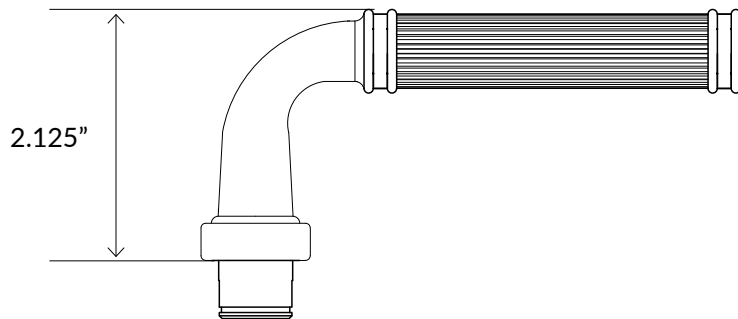

Soleil Lever

Soleil Lever in Polished Nickel

TECHNICAL SPECIFICATIONS

Collection:	Soleil
Dimensions:	4.56" W x 0.93" H
Projection:	2.125"
Material:	Solid Forged Brass

Soleil Lever can be combined with any Grandeur rosette, short, long or tall plate.