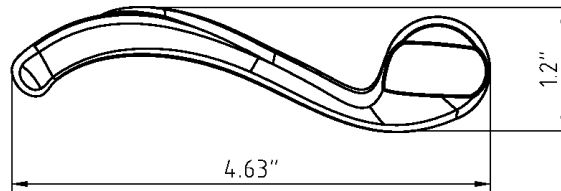

Portofino Lever

TECHNICAL SPECIFICATIONS

Collection:	Brass
Dimensions:	4.63" W x 1.2" H
Projection:	2.22"
Material:	Solid Forged Brass

Portofino Lever in Polished Nickel

Portofino Lever can be combined with any Grandeur rosette, short, long or tall plate.