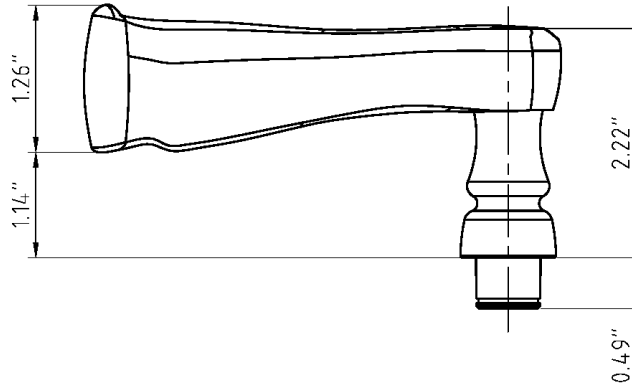

Portofino Lever

TECHNICAL SPECIFICATIONS

Collection:	Brass
Dimensions:	4.63" W x 1.2" H
Projection:	2.22"
Material:	Solid Forged Brass

Portofino Lever in Polished Nickel

Portofino Lever can be combined with any Grandeur rosette, short, long or tall plate.