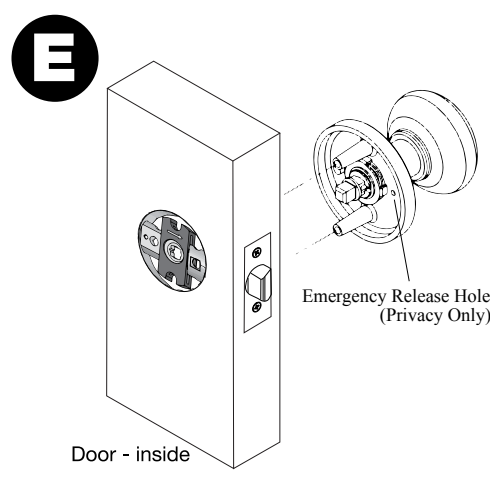

# Rosette Door Hardware Installation Instructions

## Passage/Privacy

Note: Passages and privacies fit doors 1-3/8" to 1-3/4" thick

*Grandeur*<sup>®</sup>  
Luxury for Life™

For assistance call 1-844-372-6848 Monday through Friday, 7 am to 4 pm Mountain Time  
or visit [www.GrandeurHardware.com/support](http://www.GrandeurHardware.com/support)