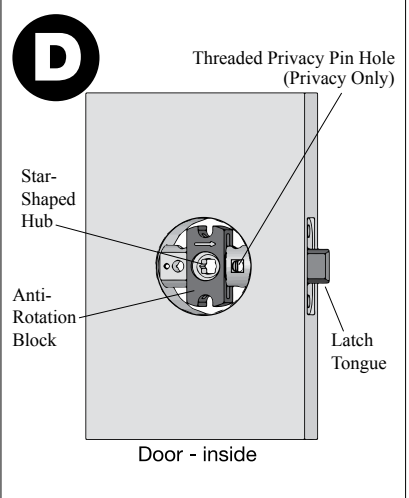

# Rosette Door Hardware Installation Instructions

## Passage/Privacy

Note: Passages and privacies fit doors 1-3/8" to 1-3/4" thick

*Grandeur*<sup>®</sup>  
Luxury for Life™

For assistance call 1-844-372-6848 Monday through Friday, 7 am to 4 pm Mountain Time  
or visit [www.GrandeurHardware.com/support](http://www.GrandeurHardware.com/support)