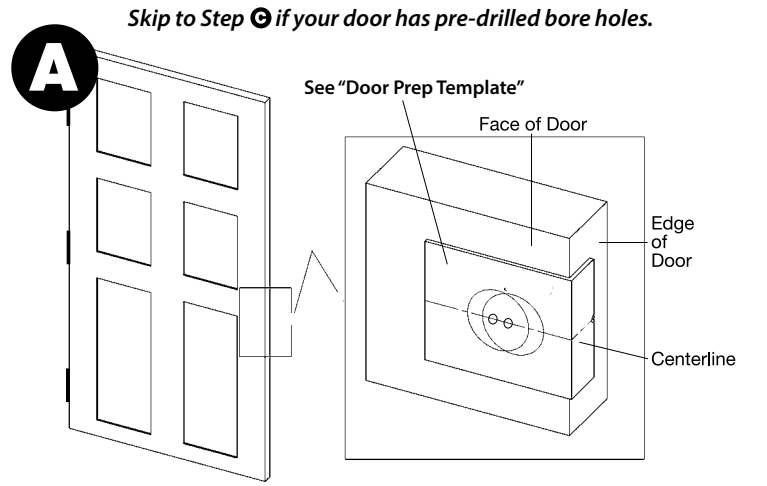

# Rosette Door Hardware Installation Instructions

## Passage/Privacy

Note: Passages and privacies fit doors 1-3/8" to 1-3/4" thick

*Grandeur*<sup>®</sup>  
Luxury for Life™

For assistance call 1-844-372-6848 Monday through Friday, 7 am to 4 pm Mountain Time  
or visit [www.GrandeurHardware.com/support](http://www.GrandeurHardware.com/support)