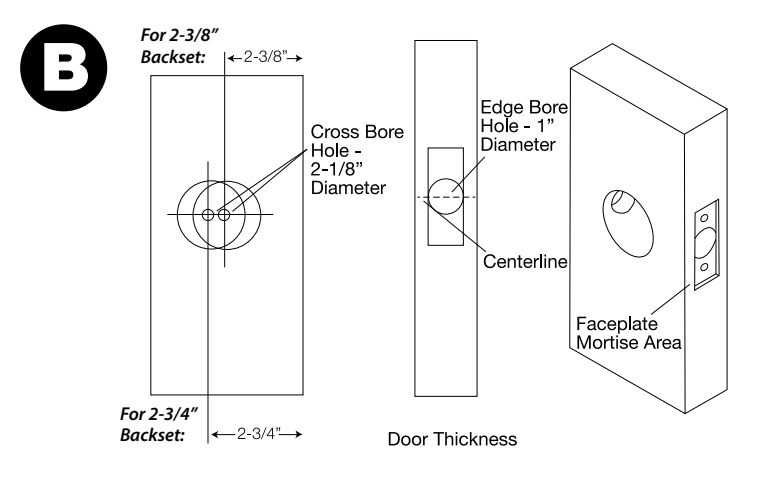

# Rosette Door Hardware Installation Instructions

## Passage/Privacy

Note: Passages and privacies fit doors 1-3/8" to 1-3/4" thick

*Grandeur*<sup>®</sup>  
Luxury for Life™

For assistance call 1-844-372-6848 Monday through Friday, 7 am to 4 pm Mountain Time  
or visit [www.GrandeurHardware.com/support](http://www.GrandeurHardware.com/support)