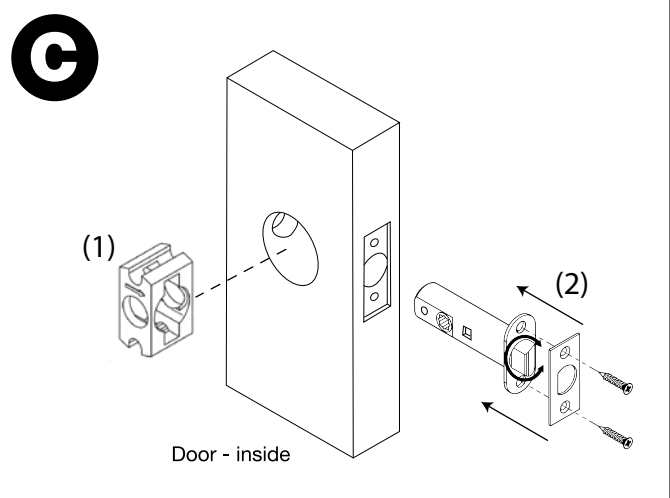

# Rosette Door Hardware Installation Instructions

## Passage/Privacy

Note: Passages and privacies fit doors 1-3/8" to 1-3/4" thick

*Grandeur*<sup>®</sup>  
Luxury for Life™

For assistance call 1-844-372-6848 Monday through Friday, 7 am to 4 pm Mountain Time  
or visit [www.GrandeurHardware.com/support](http://www.GrandeurHardware.com/support)