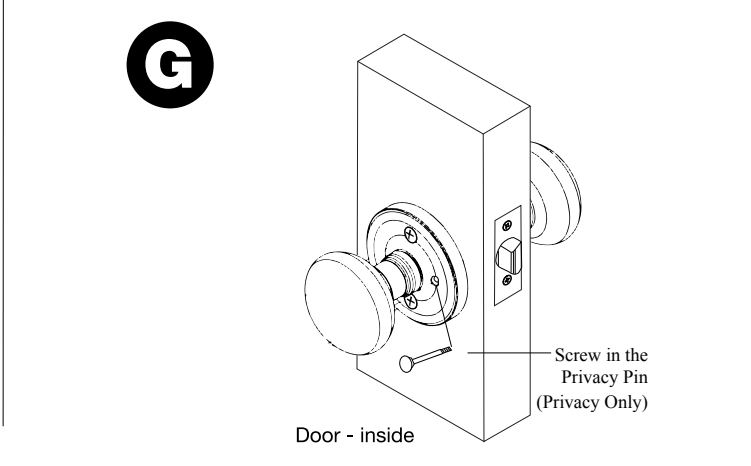

# Rosette Door Hardware Installation Instructions

## Passage/Privacy

Note: Passages and privacies fit doors 1-3/8" to 1-3/4" thick

*Grandeur*<sup>®</sup>  
Luxury for Life™

For assistance call 1-844-372-6848 Monday through Friday, 7 am to 4 pm Mountain Time  
or visit [www.GrandeurHardware.com/support](http://www.GrandeurHardware.com/support)