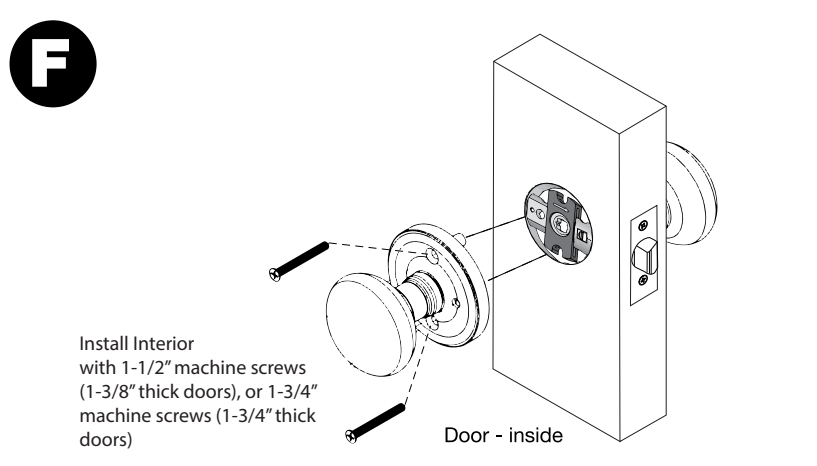

# Rosette Door Hardware Installation Instructions

## Passage/Privacy

Note: Passages and privacies fit doors 1-3/8" to 1-3/4" thick

*Grandeur*<sup>®</sup>  
Luxury for Life™

For assistance call 1-844-372-6848 Monday through Friday, 7 am to 4 pm Mountain Time  
or visit [www.GrandeurHardware.com/support](http://www.GrandeurHardware.com/support)