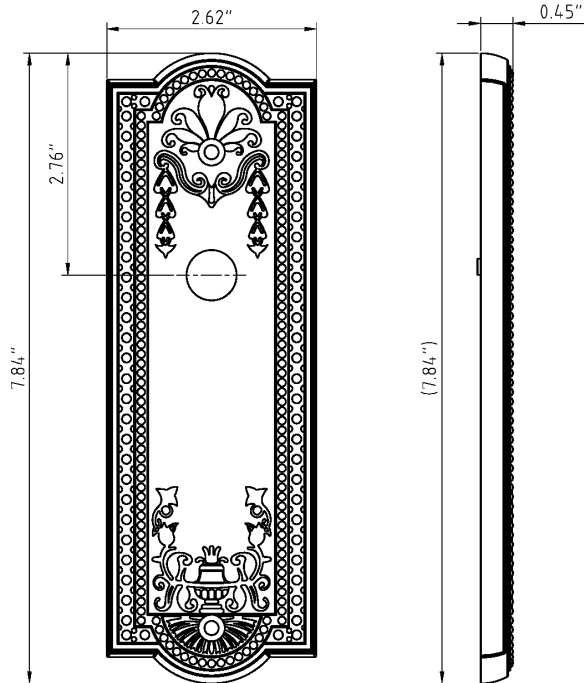

Parthenon Long Plate

Parthenon Long Plate in Polished Nickel

TECHNICAL SPECIFICATIONS

Collection:	Parthenon
Dimensions:	2.62" W x 7.84" H
Plate Thickness:	0.45"
Material:	Solid Forged Brass

Parthenon Long Plate can be combined with any Grandeur knob or lever.