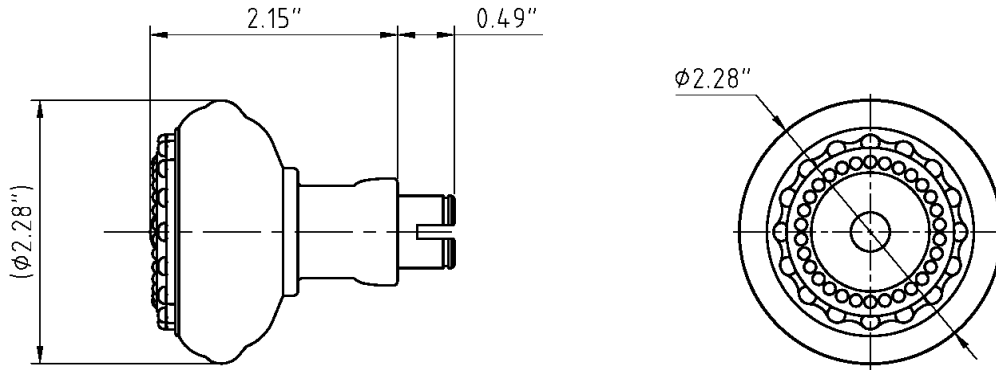

Parthenon Knob

Parthenon Knob in Polished Nickel

TECHNICAL SPECIFICATIONS

Collection:	Parthenon
Dimensions:	2.28" Diameter
Projection:	2.15"
Material:	Solid Forged Brass

Parthenon Knob can be combined with any Grandeur rosette, short, long or tall plate.