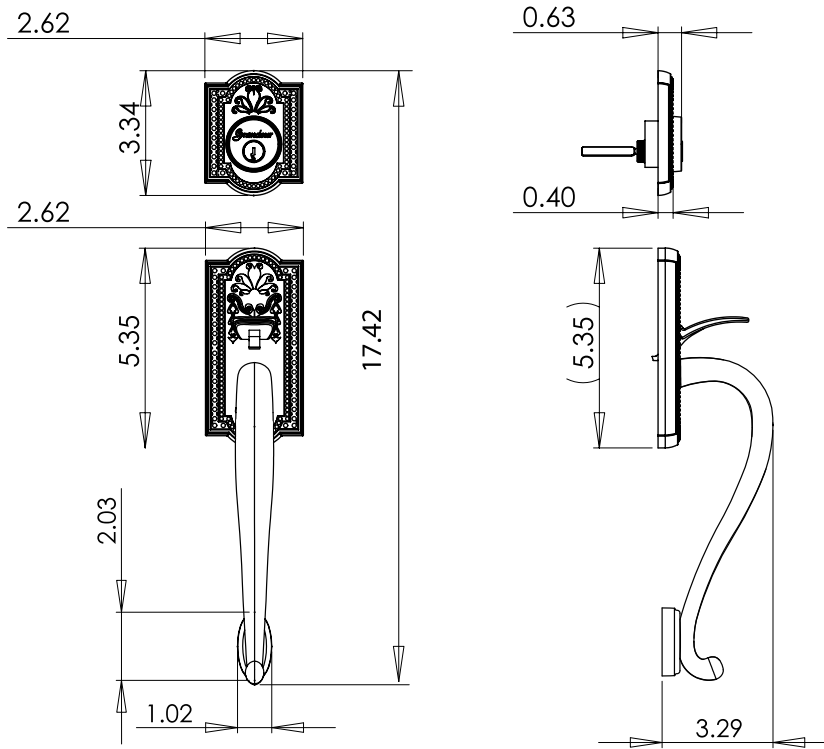

Parthenon Sectional Entry Set with S-Grip

Parthenon Sectional Entry Set with S-Grip in Timeless Bronze

TECHNICAL SPECIFICATIONS

Collection:	Parthenon
Dimensions:	2.62" W x 17.42" H
Projection:	3.29"
Plate Thickness:	0.63"
Material:	Solid Forged Brass