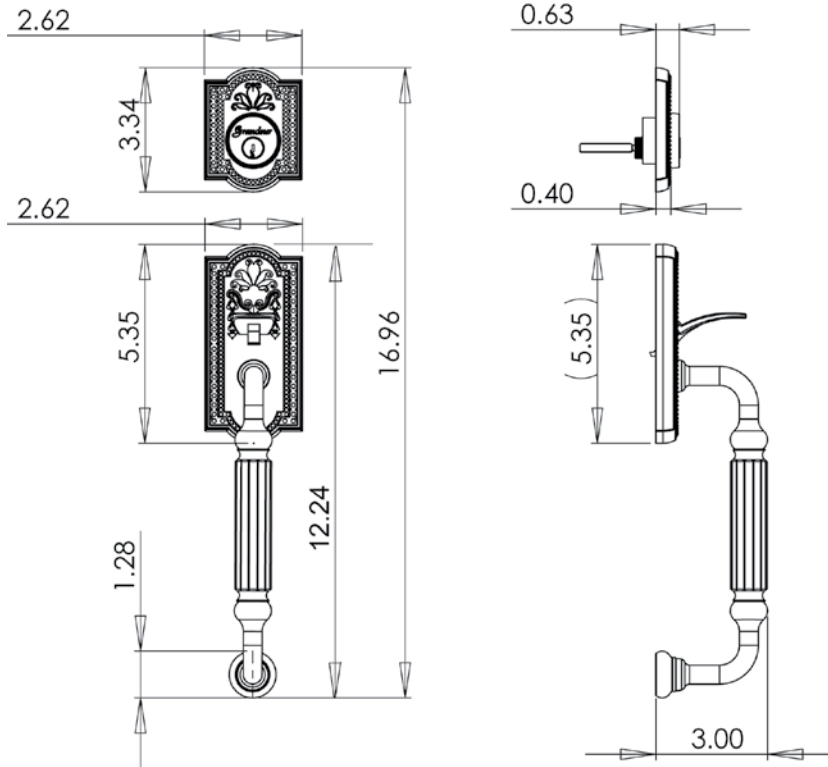

Parthenon Sectional Entry Set with F-Grip

Parthenon Sectional Entry Set with F-Grip in Timeless Bronze

TECHNICAL SPECIFICATIONS

Collection:	Parthenon
Dimensions:	2.62" W x 16.96" H
Projection:	3.00"
Plate Thickness:	0.63"
Material:	Solid Forged Brass