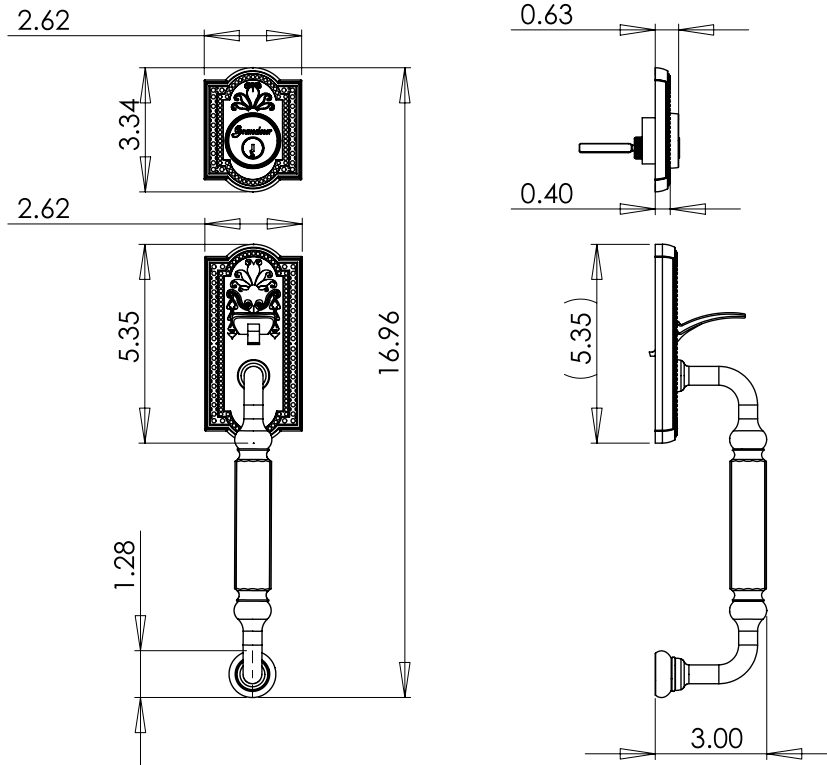

## Parthenon Sectional Entry Set with C-Grip

Parthenon Sectional Entry Set with C-Grip in Vintage Brass

### TECHNICAL SPECIFICATIONS

<b>Collection:</b>	Parthenon
<b>Dimensions:</b>	2.62" W x 16.96" H
<b>Projection:</b>	3.00"
<b>Plate Thickness:</b>	0.63"
<b>Material:</b>	Solid Forged Brass