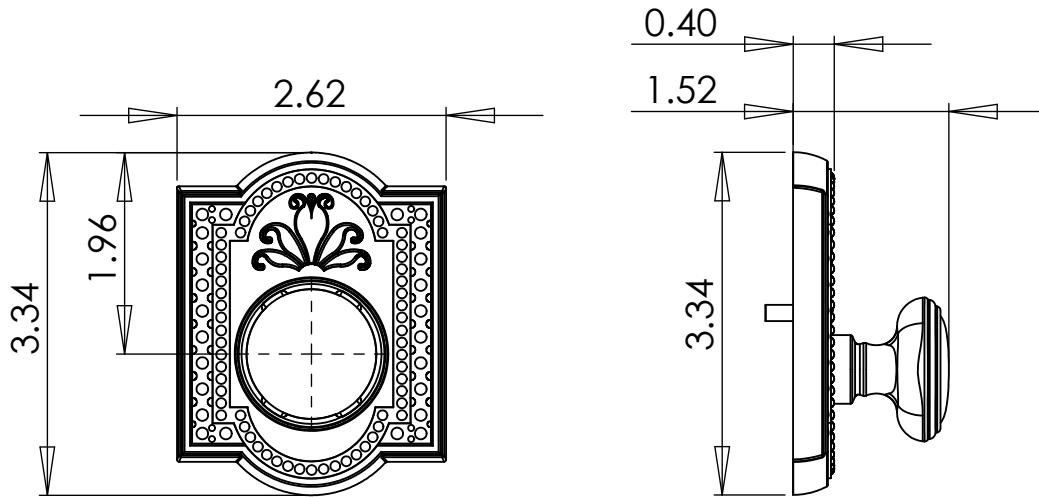

### TECHNICAL SPECIFICATIONS

Parthenon Single Cylinder Deadbolt  
in Vintage Brass

<b>Collection:</b>	Parthenon
<b>Dimensions:</b>	2.62" W x 3.34" H
<b>Plate Thickness:</b>	0.45"
<b>Thumbturn Projection:</b>	1.52"
<b>Material:</b>	Solid Forged Brass