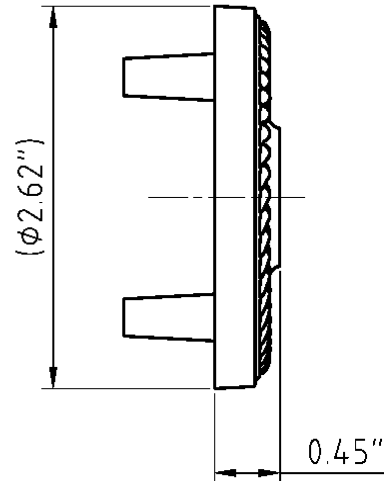

Newport Rosette

Newport Rosette in Vintage Brass

TECHNICAL SPECIFICATIONS

Collection:	Newport
Dimensions:	2.62" Diameter
Rosette Thickness:	0.45"
Material:	Solid Forged Brass

Newport Rosette can be combined with any Grandeur knob or lever.