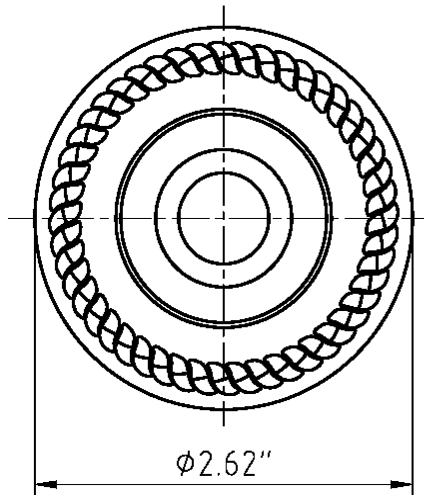

Newport Rosette

Newport Rosette in Vintage Brass

TECHNICAL SPECIFICATIONS

Collection:	Newport
Dimensions:	2.62" Diameter
Rosette Thickness:	0.45"
Material:	Solid Forged Brass

Newport Rosette can be combined with any Grandeur knob or lever.