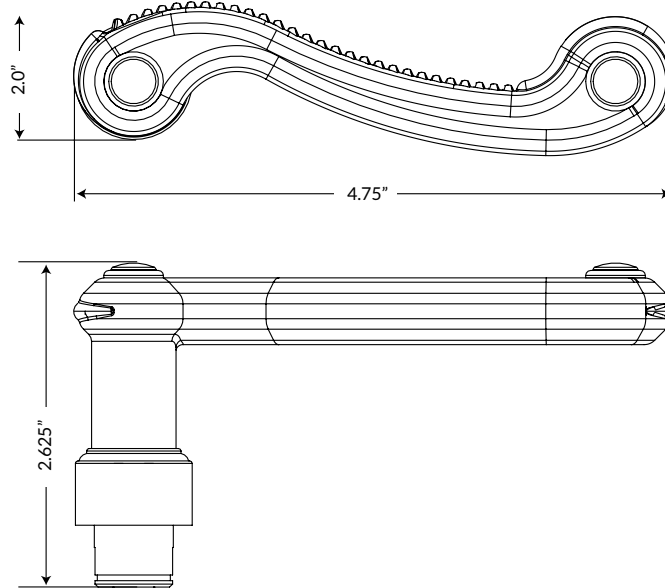

Newport Lever

Newport Lever in Polished Nickel

TECHNICAL SPECIFICATIONS

Collection:	Newport
Dimensions:	4.75" W x 2.0" H
Projection:	2.625"
Material:	Solid Forged Brass

Newport Lever can be combined with any Grandeur rosette, short, long or tall plate.