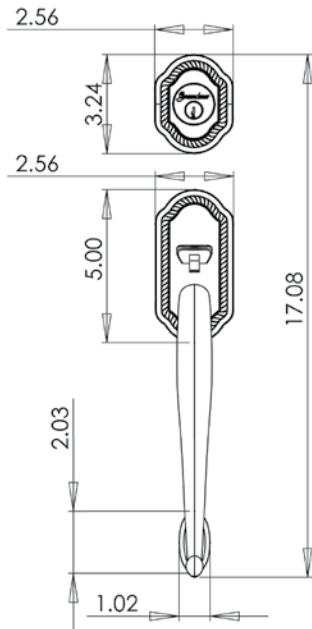

Newport Sectional Entry Set with S-Grip

Newport Sectional Entry Set with S-Grip in Vintage Brass

TECHNICAL SPECIFICATIONS

| | |
|-------------------------|--------------------|
| Collection: | Newport |
| Dimensions: | 2.56" W x 17.08" H |
| Projection: | 3.29" |
| Plate Thickness: | 0.61" |
| Material: | Solid Forged Brass |