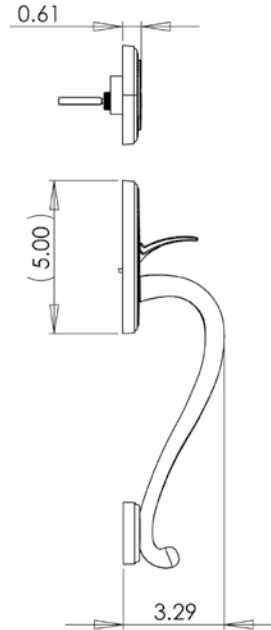

Newport Sectional Entry Set with S-Grip

Newport Sectional Entry Set with S-Grip in Vintage Brass

TECHNICAL SPECIFICATIONS

| | |
|-------------------------|--------------------|
| Collection: | Newport |
| Dimensions: | 2.56" W x 17.08" H |
| Projection: | 3.29" |
| Plate Thickness: | 0.61" |
| Material: | Solid Forged Brass |